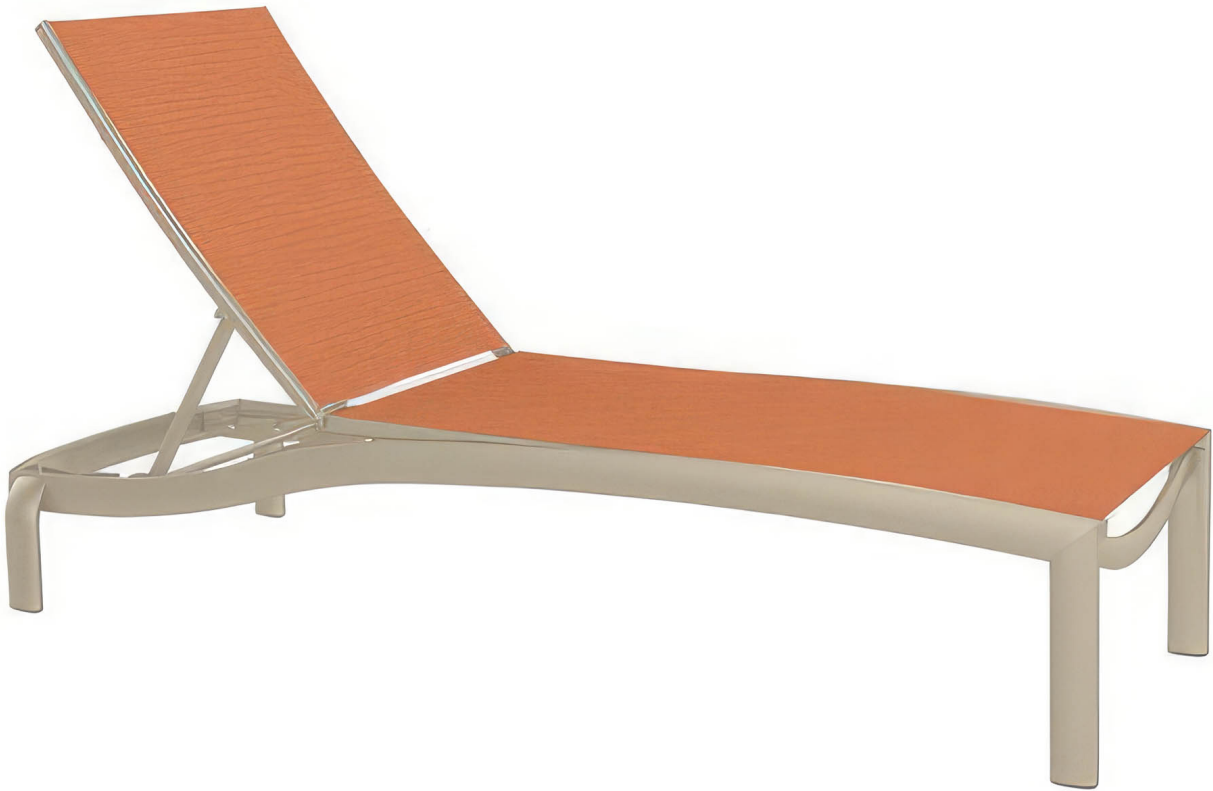

Patio Productions San Diego

2161 Hancock St

San Diego, CA 92110

Phone: 1-888-947-4449

Product Images

Short Description

KOR Tight Sling Armless Chaise Lounge 891733 by Tropitone

Description

Discover the epitome of outdoor sophistication with KOR Tight Sling Armless Chaise Lounge (891733) by Tropitone, a design marvel envisioned by the creative genius Brian Mehler. The KOR Sling Collection is not just outdoor furniture; it's an avant-garde statement, an embodiment of edgy design that seamlessly blends mid-century modern inspiration with contemporary allure. It invites you to indulge in the art of outdoor living with its distinctive features - curved backs and arms, and arched, angled legs. Inspired by mid-century design, KOR Sling transports you to an era of timeless style, reimagined for the contemporary outdoor enthusiast.

Includes

- One (1) KOR Tight Sling Armless Chaise Lounge 891733

Dimensions

- 28.5" W x 78.5" D x 42" H (24.5 lbs.)
- Seat Height: 15.5"

Features

- Aluminum frames are durable, low-maintenance, and rust-proof
- Multi-stage powder-coat finish is baked on to lock in color and all-weather frame protection
- Sling fabric is durable, easy to maintain, and comfortable
- Cushionless, foam-free construction provides comfort, style, and maintenance-free seating
- Available in Sunbrella fabric, which is distinctive, fade resistant and easy to clean
- Adjustable seatback allows you to relax either in upright or reclining positions
- Premium commercial-grade materials ensure durability and longevity for both commercial and residential spaces
- No Assembly Required