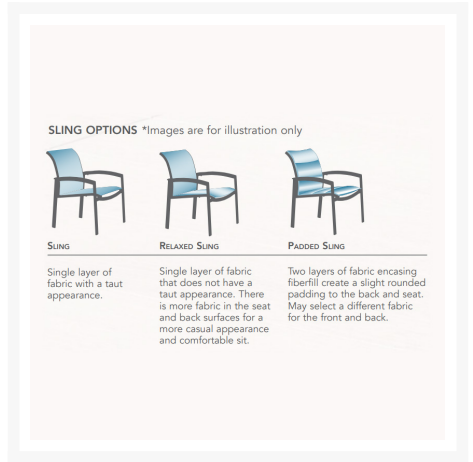

Short Description

KOR Tight Sling Armless Chaise Lounge 891733 by Tropitone

Description

Discover the epitome of outdoor sophistication with KOR Tight Sling Armless Chaise Lounge (891733) by Tropitone, a design marvel envisioned by the creative genius Brian Mehler. The KOR Sling Collection is not just outdoor furniture; it's an avant-garde statement, an embodiment of edgy design that seamlessly blends mid-century modern inspiration with contemporary allure. It invites you to indulge in the art of outdoor living with its distinctive features - curved backs and arms, and arched, angled legs. Inspired by mid-century design, KOR Sling transports you to an era of timeless style, reimagined for the contemporary outdoor enthusiast.

Includes

- One (1) KOR Tight Sling Armless Chaise Lounge 891733

Dimensions

- 28.5" W x 78.5" D x 42" H (24.5 lbs.)
- Seat Height: 15.5"

Features