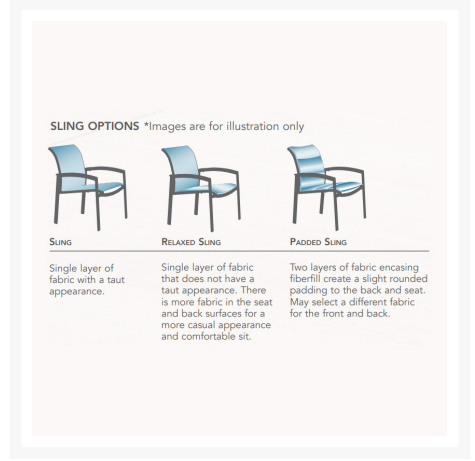

Product Images

Short Description

KOR Relaxed Sling Armless Chaise Lounge 891533 by Tropitone

Description

Discover the epitome of outdoor sophistication with KOR Relaxed Sling Armless Chaise Lounge (891533) by Tropitone, a design marvel envisioned by the creative genius Brian Mehler. The KOR Sling Collection is not just outdoor furniture; it's an avant-garde statement, an embodiment of edgy design that seamlessly blends

mid-century modern inspiration with contemporary allure. It invites you to indulge in the art of outdoor living with its distinctive features - curved backs and arms, and arched, angled legs. Inspired by mid-century design, KOR Sling transports you to an era of timeless style, reimagined for the contemporary outdoor enthusiast.

Includes

- One (1) KOR Relaxed Sling Armless Chaise Lounge 891533

Dimensions

- 28.5" W x 78.5" D x 42" H (24.5 lbs.)
- Seat Height: 15.5"

Features

- Aluminum frames are durable, low-maintenance, and rust-proof
- Multi-stage powder-coat finish is baked on to lock in color and all-weather frame protection
- Sling fabric is durable, easy to maintain, and comfortable
- Cushionless, foam-free construction provides comfort, style, and maintenance-free seating
- Available in Sunbrella fabric, which is distinctive, fade resistant and easy to clean
- Adjustable seatback allows you to relax either in upright or reclining positions
- Premium commercial-grade materials ensure durability and longevity for both commercial and residential spaces
- No Assembly Required