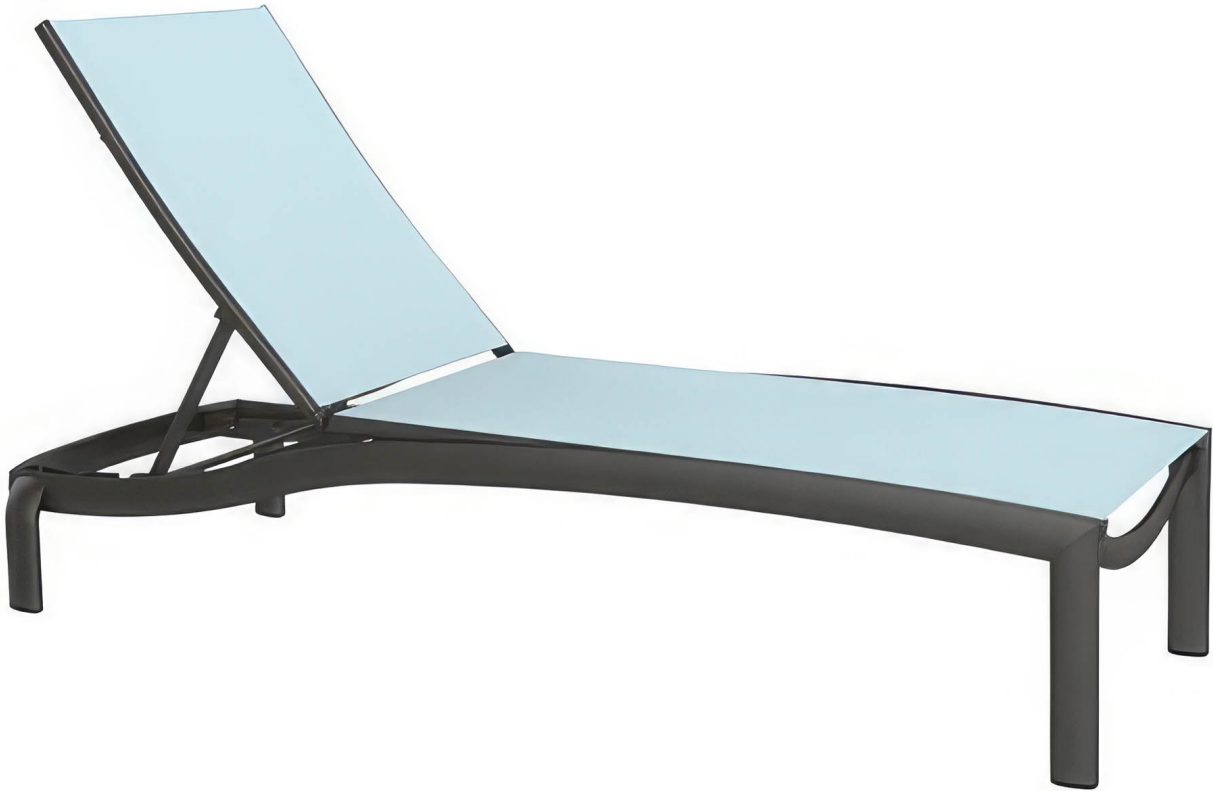

Product Images

Short Description

KOR Relaxed Sling Armless Chaise Lounge 891533 by Tropitone

Description

Discover the epitome of outdoor sophistication with KOR Relaxed Sling Armless Chaise Lounge (891533) by Tropitone, a design marvel envisioned by the creative genius Brian Mehler. The KOR Sling Collection is not just outdoor furniture; it's an avant-garde statement, an embodiment of edgy design that seamlessly blends

mid-century modern inspiration with contemporary allure. It invites you to indulge in the art of outdoor living with its distinctive features - curved backs and arms, and arched, angled legs. Inspired by mid-century design, KOR Sling transports you to an era of timeless style, reimagined for the contemporary outdoor enthusiast.

Includes

- One (1) KOR Relaxed Sling Armless Chaise Lounge 891533

Dimensions

- 28.5" W x 78.5" D x 42" H (24.5 lbs.)
- Seat Height: 15.5"

Features

- Aluminum frames are durable, low-maintenance, and rust-proof
- Multi-stage powder-coat finish is baked on to lock in color and all-weather frame protection
- Sling fabric is durable, easy to maintain, and comfortable
- Cushionless, foam-free construction provides comfort, style, and maintenance-free seating
- Available in Sunbrella fabric, which is distinctive, fade resistant and easy to clean
- Adjustable seatback allows you to relax either in upright or reclining positions
- Premium commercial-grade materials ensure durability and longevity for both commercial and residential spaces
- No Assembly Required