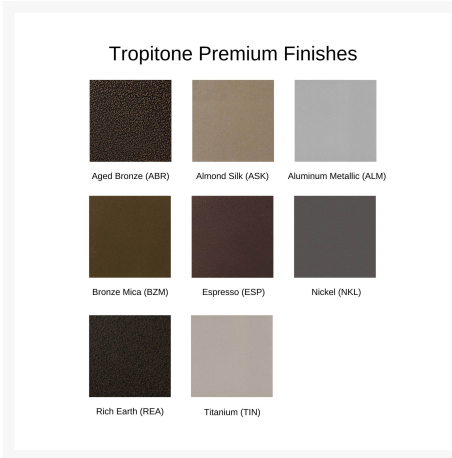

Short Description

KOR Relaxed Sling Bar Side Chair 891529 by Tropitone

Description

Discover the epitome of outdoor sophistication with KOR Relaxed Sling Bar Side Chair (891529) by Tropitone, a design marvel envisioned by the creative genius Brian Mehler. The KOR Sling Collection is not just outdoor furniture; it's an avant-garde statement, an embodiment of edgy design that seamlessly blends mid-century