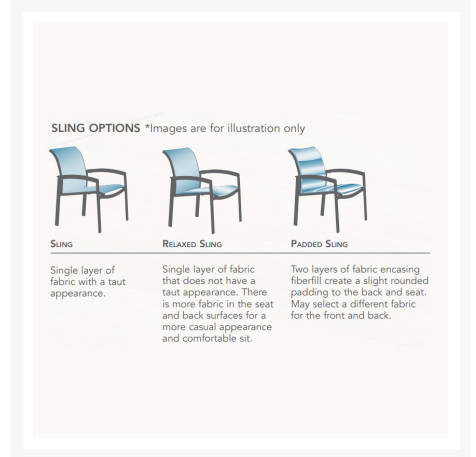

Short Description

KOR Relaxed Sling Bar Side Chair 891529 by Tropitone

Description

Discover the epitome of outdoor sophistication with KOR Relaxed Sling Bar Side Chair (891529) by Tropitone, a design marvel envisioned by the creative genius Brian Mehler. The KOR Sling Collection is not just outdoor furniture; it's an avant-garde statement, an embodiment of edgy design that seamlessly blends mid-century