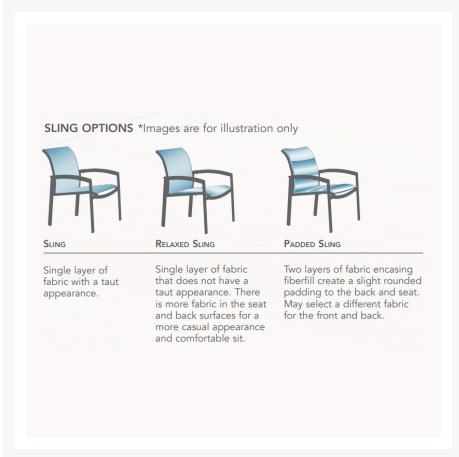

Short Description

KOR Relaxed Sling Bar Arm Chair 891526 by Tropitone

Description

Discover the epitome of outdoor sophistication with KOR Relaxed Sling Bar Arm Chair (891526) by Tropitone, a design marvel envisioned by the creative genius Brian Mehler. The KOR Sling Collection is not just outdoor furniture; it's an avant-garde statement, an embodiment of edgy design that seamlessly blends mid-century modern inspiration with contemporary allure. It invites you to indulge in the art of outdoor living with its distinctive features - curved backs and arms, and arched, angled legs. Inspired by mid-century design, KOR Sling transports you to an era of timeless style, reimagined for the contemporary outdoor enthusiast.

Includes

- One (1) KOR Relaxed Sling Bar Arm Chair 891526

Dimensions

- 29" W x 26.5" D x 43" H (15 lbs.)
- Seat Height: 28"
- Arm Height: 32.5"