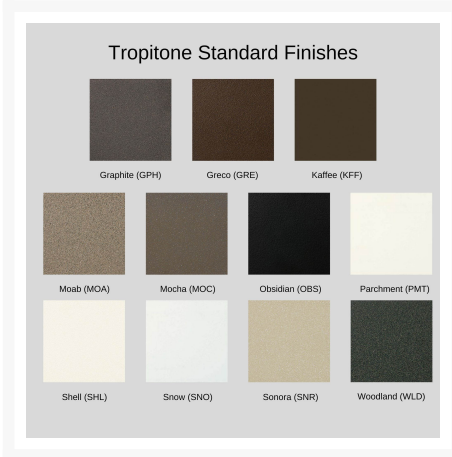

Short Description

KOR Relaxed Sling Bar Arm Chair 891526 by Tropitone

Description

Discover the epitome of outdoor sophistication with KOR Relaxed Sling Bar Arm Chair (891526) by Tropitone, a design marvel envisioned by the creative genius Brian Mehler. The KOR Sling Collection is not just outdoor furniture; it's an avant-garde statement, an embodiment of edgy design that seamlessly blends mid-century modern inspiration with contemporary allure. It invites you to indulge in the art of outdoor living with its distinctive features - curved backs and arms, and arched, angled legs. Inspired by mid-century design, KOR Sling transports you to an era of timeless style, reimagined for the contemporary outdoor enthusiast.

Includes

- One (1) KOR Relaxed Sling Bar Arm Chair 891526

Dimensions

- 29" W x 26.5" D x 43" H (15 lbs.)
- Seat Height: 28"
- Arm Height: 32.5"