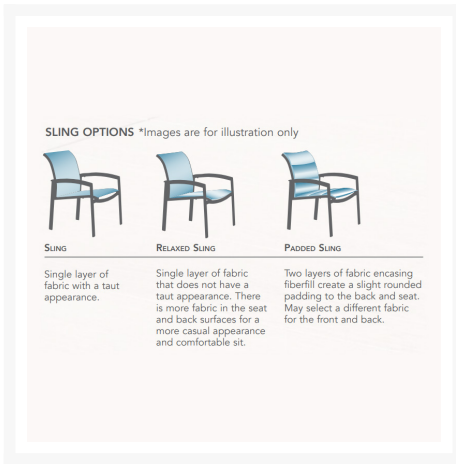

Short Description

KOR Relaxed Sling Armless Recliner 891820 by Tropitone

Description

Discover the epitome of outdoor sophistication with KOR Relaxed Sling Armless Recliner (891820) by Tropitone, a design marvel envisioned by the creative genius Brian Mehler. The KOR Sling Collection is not just outdoor furniture; it's an avant-garde statement, an embodiment of edgy design that seamlessly blends mid-century modern inspiration with contemporary allure. It invites you to indulge in the art of outdoor living with its distinctive features - curved backs and arms, and arched, angled legs. Inspired by mid-century design, KOR Sling transports you to an era of timeless style, reimagined for the contemporary outdoor enthusiast.

Includes

- One (1) KOR Relaxed Sling Armless Recliner 891820

Dimensions

- 29" W x 48.5" D x 41.5" H (18.5 lbs.)
- Seat Height: 16"

Features