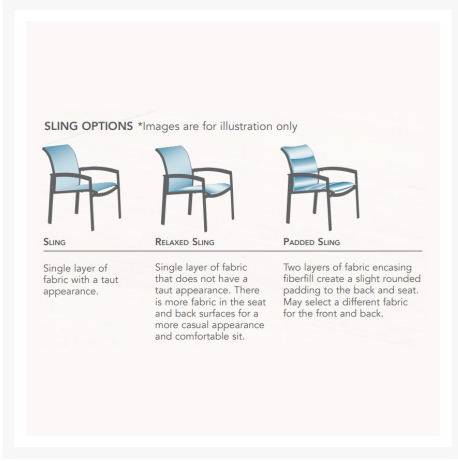

Short Description

KOR Relaxed Sling Dining Side Chair 891528 by Tropitone

Description

Discover the epitome of outdoor sophistication with KOR Relaxed Sling Dining Side Chair (891528) by Tropitone, a design marvel envisioned by the creative genius Brian Mehler. The KOR Sling Collection is not just outdoor furniture; it's an avant-garde statement, an embodiment of edgy design that seamlessly blends