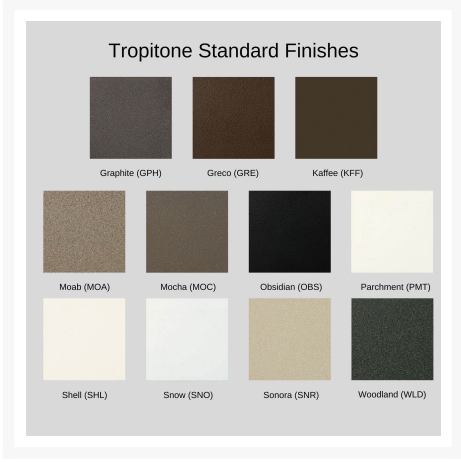

Short Description

KOR Corner Chair Section 901710SC by Tropitone

Description

Step into the future of outdoor luxury with KOR Corner Chair Section (901710SC) by Tropitone, a visionary masterpiece by designer Brian Mehler that seamlessly merges edgy design with timeless comfort. The KOR Cushion Collection is not merely furniture; it's an ode to contemporary living, where every curve, every detail,