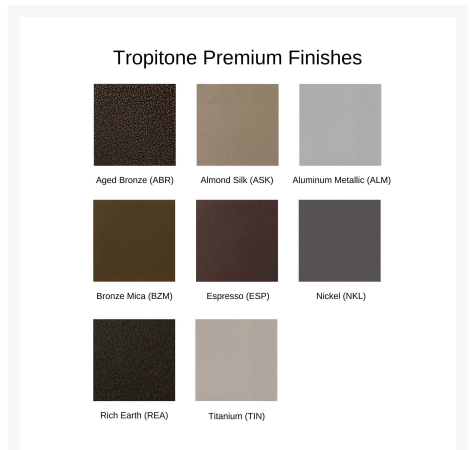

Short Description

KOR Curved Corner Chair Section 901610CC by Tropitone

Description

Step into the future of outdoor luxury with KOR Curved Corner Chair Section (901610CC) by Tropitone, a visionary masterpiece by designer Brian Mehler that seamlessly merges edgy design with timeless comfort. The KOR Cushion Collection is not merely furniture; it's an ode to contemporary living, where every curve,