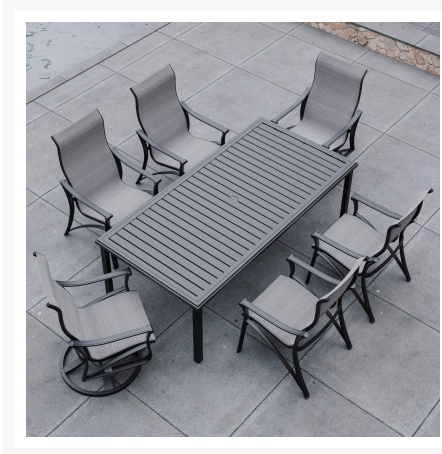

Short Description

Corsica Sling Dining Arm Chair 161137 by Tropitone

Description

Step into a world of timeless elegance and understated luxury with the Corsica Sling Dining Arm Chair (161137) by Tropitone, a masterpiece of design crafted by the visionary Peter Homestead. With graceful, flowing curves and subtle end-of-arm rolled detailing, the Corsica Sling Collection is more than outdoor