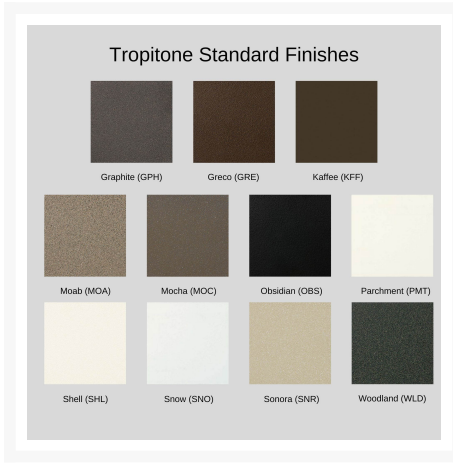

Short Description

Marconi Padded Sling High Back Dining Arm Chair 452001PS by Tropitone

Description

Escape into the embrace of timeless design and effortless comfort with the Marconi Padded Sling High Back Dining Arm Chair (452001PS) by Tropitone. A harmonious fusion of classic aesthetics and a laid-back outdoor vibe, the Marconi Padded Sling Collection invites you to redefine relaxation in the great outdoors. Marvel at the beauty of simplicity as Marconi's uncomplicated silhouette, angular lines, and sculptured arm details converge to create an atmosphere of refined elegance. But the true magic lies in the Marconi Padded Sling, where all-weather sling fabric envelops a sumptuous 1/2" Dacron pad, delivering a built-in comfort experience like no other.

Includes

- One (1) Marconi Padded Sling High Back Dining Arm Chair 452001PS

Dimensions

- 25.5" W x 27.5" D x 43.5" H (18 lbs.)
- Seat Height: 17"
- Arm Height: 24.5"

Features

- Aluminum frames are durable, low-maintenance, and rust-proof
- Multi-stage powder-coat finish is baked on to lock in color and all-weather frame protection
- Padded sling fabric is durable, easy to maintain, and comfortable
- Cushionless, foam-free construction provides comfort, style, and maintenance-free seating
- Available in Sunbrella fabric, which is distinctive, fade resistant and easy to clean
- Premium commercial-grade materials ensure durability and longevity for both commercial and residential spaces
- No Assembly Required