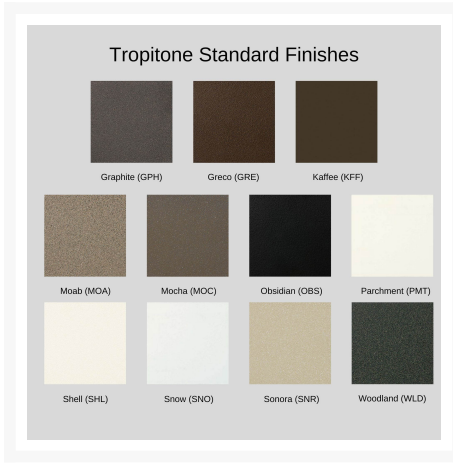

Short Description

Marconi Padded Sling Dining Arm Chair 452237PS by Tropitone

Description

Escape into the embrace of timeless design and effortless comfort with the Marconi Padded Sling Dining Arm Chair (452237PS) by Tropitone. A harmonious fusion of classic aesthetics and a laid-back outdoor vibe, the Marconi Padded Sling Collection invites you to redefine relaxation in the great outdoors. Marvel at the beauty of simplicity as Marconi's uncomplicated silhouette, angular lines, and sculptured arm details converge to create an atmosphere of refined elegance. But the true magic lies in the Marconi Padded Sling, where all-weather sling fabric envelops a sumptuous 1/2" Dacron pad, delivering a built-in comfort experience like no other.

Includes

- One (1) Marconi Padded Sling Dining Arm Chair 452237PS

Dimensions

- 25.5" W x 29" D x 36" H (17.5 lbs.)
- Seat Height: 17"
- Arm Height: 24.5"

Features

- Aluminum frames are durable, low-maintenance, and rust-proof
- Multi-stage powder-coat finish is baked on to lock in color and all-weather frame protection
- Padded sling fabric is durable, easy to maintain, and comfortable
- Cushionless, foam-free construction provides comfort, style, and maintenance-free seating
- Available in Sunbrella fabric, which is distinctive, fade resistant and easy to clean
- Premium commercial-grade materials ensure durability and longevity for both commercial and residential spaces
- No Assembly Required