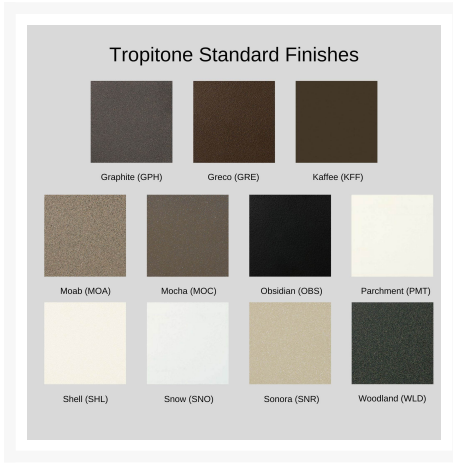

Product Images

Short Description

Marconi Sling Swivel Bar Stool 452027 by Tropitone

Description

Step into a world where timeless elegance meets the laid-back charm of outdoor living with Marconi Sling Swivel Bar Stool (452027) by Tropitone. Crafted with a thoughtful blend of traditional design and a casual, easy going vibe, the Marconi Sling Collection is a masterpiece that captures the essence of a relaxed outdoor lifestyle. Its simple silhouette, adorned with angular lines and sculptured arm details, elevates the outdoor space to a realm of sophistication. Each fabric is a canvas for self-expression, allowing you to tailor the collection to your unique taste and style. Whether you opt for a classic neutral or a vibrant pop of color, this collection invites you to make a statement that reflects your personality.

Includes

- One (1) Marconi Sling Swivel Bar Stool 452027

Dimensions

- 25.5" W x 28.5" D x 48.5" H (20.5 lbs.)
- Seat Height: 28"
- Arm Height: 34.5"

Features

- Aluminum frames are durable, low-maintenance, and rust-proof
- Multi-stage powder-coat finish is baked on to lock in color and all-weather frame protection
- Sling fabric is durable, easy to maintain, and comfortable
- Cushionless, foam-free construction provides comfort, style, and maintenance-free seating
- Available in Sunbrella fabric, which is distinctive, fade resistant and easy to clean
- Premium commercial-grade materials ensure durability and longevity for both commercial and residential spaces
- No Assembly Required