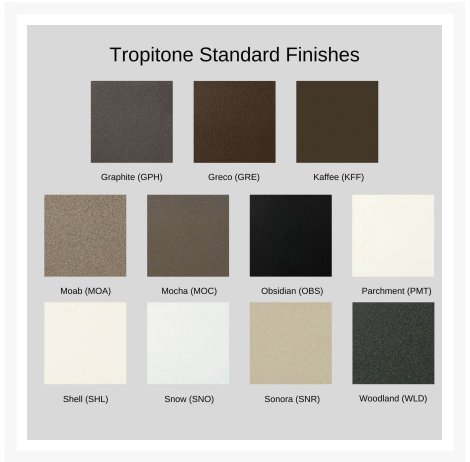

Short Description

Marconi Sling High Back Dining Arm Chair 452001 by Tropitone

Description

Step into a world where timeless elegance meets the laid-back charm of outdoor living with Marconi Sling High Back Dining Arm Chair (452001) by Tropitone. Crafted with a thoughtful blend of traditional design and a casual, easy going vibe, the Marconi Sling Collection is a masterpiece that captures the essence of a relaxed outdoor lifestyle. Its simple silhouette, adorned with angular lines and sculptured arm details, elevates the outdoor space to a realm of sophistication. Each fabric is a canvas for self-expression, allowing you to tailor the collection to your unique taste and style. Whether you opt for a classic neutral or a vibrant pop of color, this collection invites you to make a statement that reflects your personality.

Includes

- One (1) Marconi Sling High Back Dining Arm Chair 452001

Dimensions

- 25.5" W x 27.5" D x 43.5" H (16 lbs.)
- Seat Height: 17"
- Arm Height: 24.5"