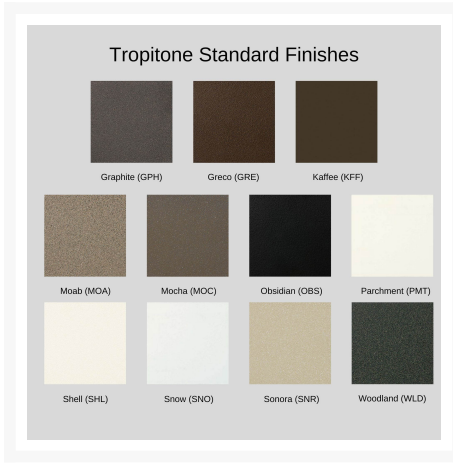

Short Description

Marconi Sling Dining Arm Chair 452237 by Tropitone

Description

Step into a world where timeless elegance meets the laid-back charm of outdoor living with Marconi Sling Dining Arm Chair (452237) by Tropitone. Crafted with a thoughtful blend of traditional design and a casual, easy going vibe, the Marconi Sling Collection is a masterpiece that captures the essence of a relaxed outdoor lifestyle. Its simple silhouette, adorned with angular lines and sculptured arm details, elevates the outdoor space to a realm of sophistication. Each fabric is a canvas for self-expression, allowing you to tailor the collection to your unique taste and style. Whether you opt for a classic neutral or a vibrant pop of color, this collection invites you to make a statement that reflects your personality.

Includes

- One (1) Marconi Sling Dining Arm Chair 452237

Dimensions

- 25.5" W x 29" D x 36" H (16 lbs.)
- Seat Height: 17"
- Arm Height: 24.5"

Features

- Aluminum frames are durable, low-maintenance, and rust-proof
- Multi-stage powder-coat finish is baked on to lock in color and all-weather frame protection
- Sling fabric is durable, easy to maintain, and comfortable
- Cushionless, foam-free construction provides comfort, style, and maintenance-free seating
- Available in Sunbrella fabric, which is distinctive, fade resistant and easy to clean
- Premium commercial-grade materials ensure durability and longevity for both commercial and residential spaces
- No Assembly Required