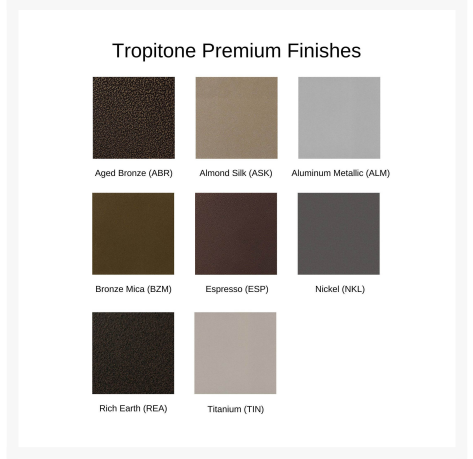

## Short Description

Kenzo Sling Swivel Bar Stool 381527 by Tropitone