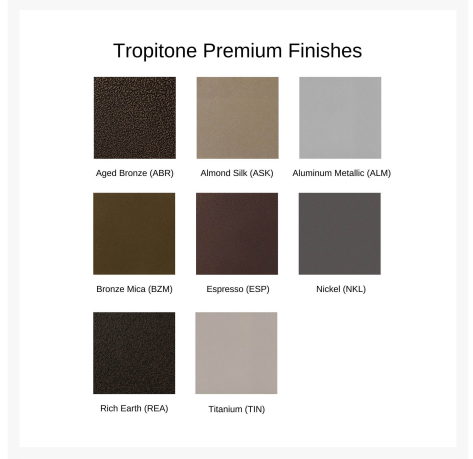

Short Description

Kenzo Sling Swivel Lounge Chair 381525NT by Tropitone

Description

Indulge in the luxury of outdoor living with the Kenzo Sling Swivel Lounge Chair (381525NT) by Tropitone, a masterpiece of design crafted by the renowned Peter Homestead. The Kenzo Sling Collection is a testament to modern styling, featuring a singular layer of fabric that creates a sleek and taut appearance. Whether you're indulging in al fresco dining, enjoying a leisurely lounge, or raising a toast at the bar, each piece in this collection is a statement of comfort and style.

Includes

- One (1) Kenzo Sling Swivel Lounge Chair 381525NT

Dimensions

- 28.5" W x 29" D x 41.5" H (24.5 lbs.)
- Seat Height: 17"
- Arm Height: 23"

Features