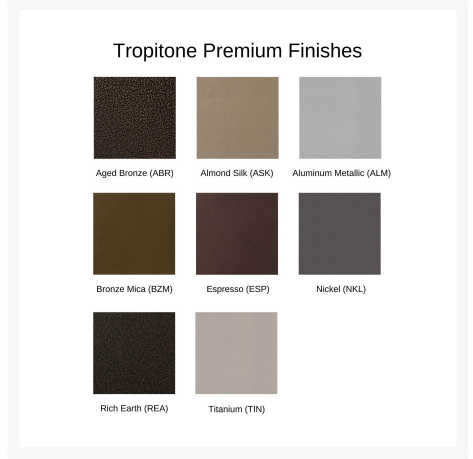

Short Description

Kenzo Sling Swivel Rocker 381569 by Tropitone

Description

Indulge in the luxury of outdoor living with the Kenzo Sling Swivel Rocker (381569) by Tropitone, a masterpiece of design crafted by the renowned Peter Homestead. The Kenzo Sling Collection is a testament to modern styling, featuring a singular layer of fabric that creates a sleek and taut appearance. Whether you're indulging in al fresco dining, enjoying a leisurely lounge, or raising a toast at the bar, each piece in this collection is a statement of comfort and style.

Includes

- One (1) Kenzo Sling Swivel Rocker 381569

Dimensions

- 25.5" W x 30" D x 35.5" H (23.5 lbs.)
- Seat Height: 17.5"
- Arm Height: 23.5"

Features