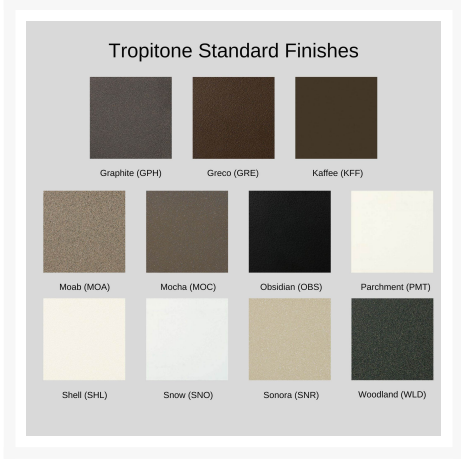

Short Description

Kenzo Sling High Back Dining Arm Chair 381501 by Tropitone

Description

Indulge in the luxury of outdoor living with the Kenzo Sling High Back Dining Arm Chair (381501) by Tropitone, a masterpiece of design crafted by the renowned Peter Homestead. The Kenzo Sling Collection is a testament to modern styling, featuring a singular layer of fabric that creates a sleek and taut appearance.