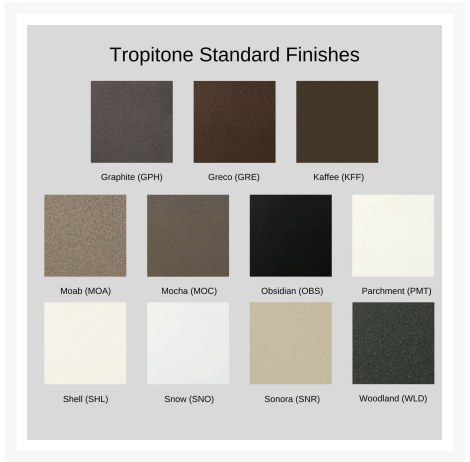

## Short Description

Kenzo Corner Chair Section 391610SC by Tropitone