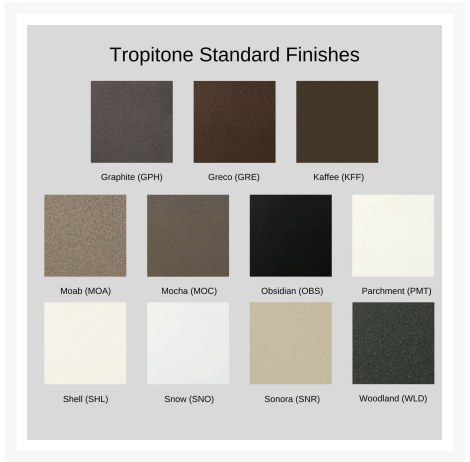

Short Description

Kenzo Middle Chair Section 391610MC by Tropitone

Description

Elevate your outdoor living experience with the Kenzo Middle Chair Section (391610MC) by Tropitone. The Kenzo Cushion Collection effortlessly blends simplicity and grace, boasting wide frames that beckon you to unwind in style. What sets Kenzo Cushion apart is Tropitone's exclusive RELAXplus® technology, offering unparalleled comfort, durability, and resistance to the elements. With its elegant, clean lines, this collection sets a new standard for patio furniture. Discover outdoor luxury at its finest with Kenzo Cushion Collection.

Includes

- One (1) Kenzo Middle Chair Section 391610MC

Dimensions

- 25" W x 34.5" D x 39" H (26 lbs.)
- Seat Height: 18"

Features

- Aluminum frames are durable, low-maintenance, and rust-proof