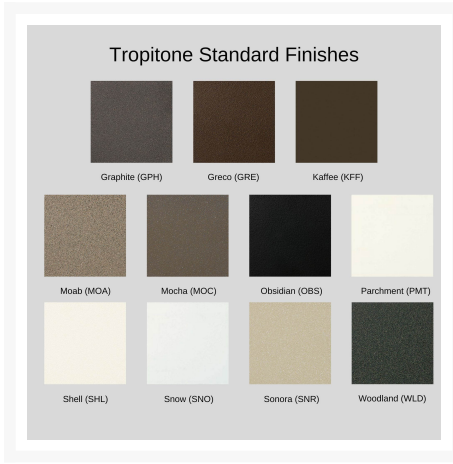

Short Description

Kenzo Crescent Sofa 391410CS by Tropitone

Description

Elevate your outdoor living experience with the Kenzo Crescent Sofa (391410CS) by Tropitone. The Kenzo Cushion Collection effortlessly blends simplicity and grace, boasting wide frames that beckon you to unwind in style. What sets Kenzo Cushion apart is Tropitone's exclusive RELAXplus® technology, offering unparalleled comfort, durability, and resistance to the elements. With its elegant, clean lines, this collection sets a new standard for patio furniture. Discover outdoor luxury at its finest with Kenzo Cushion Collection.

Includes

- One (1) Kenzo Crescent Sofa 391410CS

Dimensions

- 100.5" W x 44.5" D x 39" H (89.5 lbs.)
- Seat Height: 19"
- Arm Height: 22.5"

Features

- Aluminum frames are durable, low-maintenance, and rust-proof
- Multi-stage powder-coat finish is baked on to lock in color and all-weather frame protection
- Cushions with Tropitone's exclusive RELAXplus® technology are resilient and provide maximum support and comfort
- Quick drying foam ensures moisture doesn't stay trapped in the cushion
- Available in Sunbrella fabric, which is distinctive, fade resistant and easy to clean
- Modular design allows for creating endless seating configurations and is adaptable to any space's layout
- Premium commercial-grade materials ensure durability and longevity for both commercial and residential spaces
- No Assembly Required