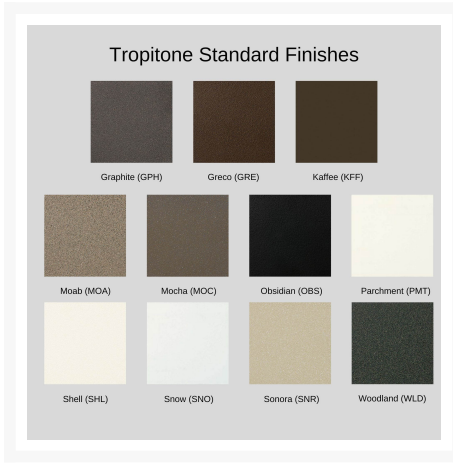

Short Description

Kenzo Crescent Loveseat 391410CL by Tropitone

Description

Elevate your outdoor living experience with the Kenzo Crescent Loveseat (391410CL) by Tropitone. The Kenzo Cushion Collection effortlessly blends simplicity and grace, boasting wide frames that beckon you to unwind in style. What sets Kenzo Cushion apart is Tropitone's exclusive RELAXplus® technology, offering unparalleled comfort, durability, and resistance to the elements. With its elegant, clean lines, this collection sets a new standard for patio furniture. Discover outdoor luxury at its finest with Kenzo Cushion Collection.

Includes

- One (1) Kenzo Crescent Loveseat 391410CL

Dimensions

- 76.5" W x 40" D x 39" H (51.5 lbs.)
- Seat Height: 19"
- Arm Height: 22.5"

Features

- Aluminum frames are durable, low-maintenance, and rust-proof
- Multi-stage powder-coat finish is baked on to lock in color and all-weather frame protection
- Cushions with Tropitone's exclusive RELAXplus® technology are resilient and provide maximum support and comfort
- Quick drying foam ensures moisture doesn't stay trapped in the cushion
- Available in Sunbrella fabric, which is distinctive, fade resistant and easy to clean
- Premium commercial-grade materials ensure durability and longevity for both commercial and residential spaces
- No Assembly Required