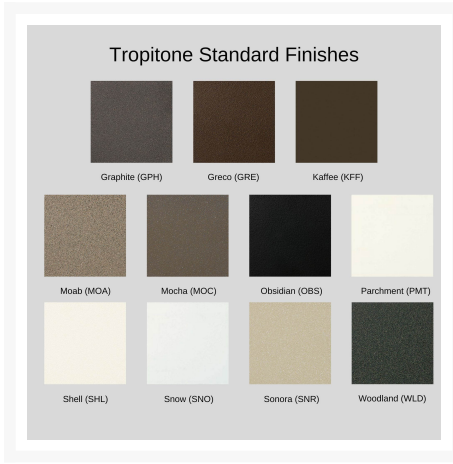

Short Description

Kenzo Crescent Armless Loveseat 391810CC2 by Tropitone

Description

Elevate your outdoor living experience with the Kenzo Crescent Armless Loveseat (391810CC2) by Tropitone. The Kenzo Cushion Collection effortlessly blends simplicity and grace, boasting wide frames that beckon you to unwind in style. What sets Kenzo Cushion apart is Tropitone's exclusive RELAXplus® technology, offering unparalleled comfort, durability, and resistance to the elements. With its elegant, clean lines, this collection sets a new standard for patio furniture. Discover outdoor luxury at its finest with Kenzo Cushion Collection.

Includes

- One (1) Kenzo Crescent Armless Loveseat 391810CC2

Dimensions

- 75" W x 41" D x 39" H (63.5 lbs.)
- Seat Height: 18"

Features

- Aluminum frames are durable, low-maintenance, and rust-proof
- Multi-stage powder-coat finish is baked on to lock in color and all-weather frame protection
- Cushions with Tropitone's exclusive RELAXplus® technology are resilient and provide maximum support and comfort
- Quick drying foam ensures moisture doesn't stay trapped in the cushion
- Available in Sunbrella fabric, which is distinctive, fade resistant and easy to clean
- Premium commercial-grade materials ensure durability and longevity for both commercial and residential spaces
- No Assembly Required