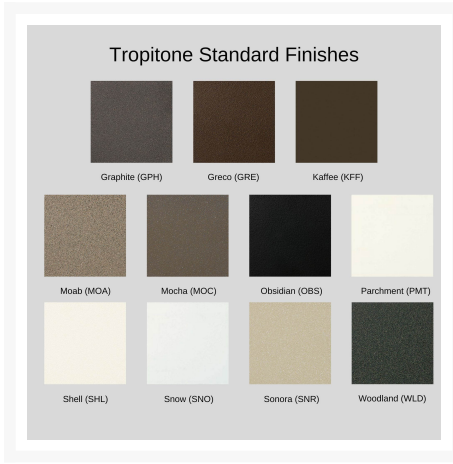

Short Description

Kenzo Chaise Lounge 391432 by Tropitone

Description

Elevate your outdoor living experience with the Kenzo Chaise Lounge (391432) by Tropitone. The Kenzo Cushion Collection effortlessly blends simplicity and grace, boasting wide frames that beckon you to unwind in style. What sets Kenzo Cushion apart is Tropitone's exclusive RELAXplus® technology, offering unparalleled comfort, durability, and resistance to the elements. With its elegant, clean lines, this collection sets a new standard for patio furniture. Discover outdoor luxury at its finest with Kenzo Cushion Collection.

Includes

- One (1) Kenzo Chaise Lounge 391432

Dimensions

- 30.5" W x 79" D x 40" H (37.5 lbs.)
- Seat Height: 18"
- Arm Height: 25"

Features

- Aluminum frames are durable, low-maintenance, and rust-proof
- Multi-stage powder-coat finish is baked on to lock in color and all-weather frame protection
- Cushions with Tropitone's exclusive RELAXplus® technology are resilient and provide maximum support and comfort
- Quick drying foam ensures moisture doesn't stay trapped in the cushion
- Available in Sunbrella fabric, which is distinctive, fade resistant and easy to clean
- Premium commercial-grade materials ensure durability and longevity for both commercial and residential spaces
- No Assembly Required