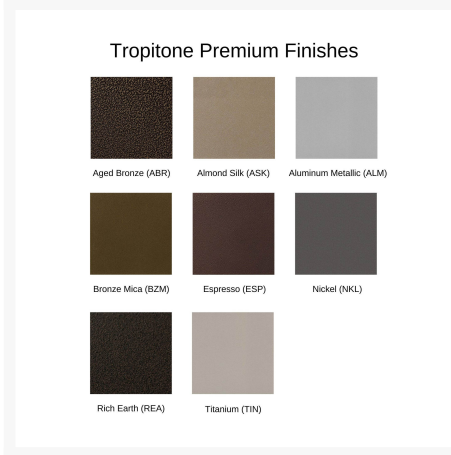

Short Description

Kenzo Sofa 391421 by Tropitone

Description

Elevate your outdoor living experience with the Kenzo Sofa (391421) by Tropitone. The Kenzo Cushion Collection effortlessly blends simplicity and grace, boasting wide frames that beckon you to unwind in style. What sets Kenzo Cushion apart is Tropitone's exclusive RELAXplus® technology, offering unparalleled comfort, durability, and resistance to the elements. With its elegant, clean lines, this collection sets a new standard for patio furniture. Discover outdoor luxury at its finest with Kenzo Cushion Collection.

Includes

- One (1) Kenzo Sofa 391421

Dimensions

- 79.5" W x 34" D x 39" H (73 lbs.)
- Seat Height: 18"
- Arm Height: 22.5"

Features