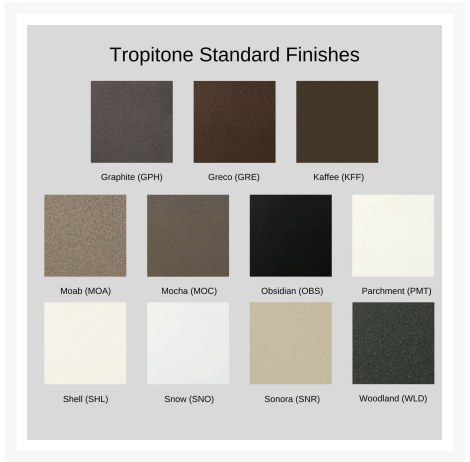

Short Description

Kenzo Swivel Lounge Chair 391425NT by Tropitone

Description

Elevate your outdoor living experience with the Kenzo Swivel Lounge Chair (391425NT) by Tropitone. The Kenzo Cushion Collection effortlessly blends simplicity and grace, boasting wide frames that beckon you to unwind in style. What sets Kenzo Cushion apart is Tropitone's exclusive RELAXplus® technology, offering unparalleled comfort, durability, and resistance to the elements. With its elegant, clean lines, this collection sets a new standard for patio furniture. Discover outdoor luxury at its finest with Kenzo Cushion Collection.

Includes

- One (1) Kenzo Swivel Lounge Chair 391425NT

Dimensions

- 30" W x 34" D x 39.5" H (41 lbs.)
- Seat Height: 18"
- Arm Height: 23.5"

Features