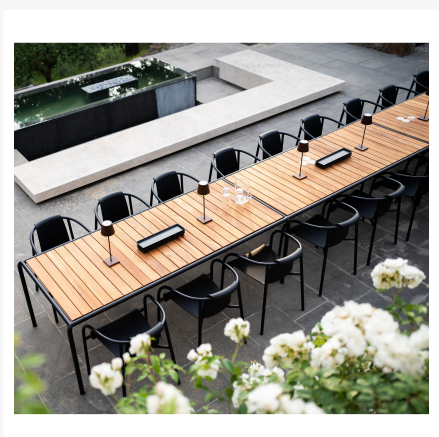

Short Description

Avanti 39" x 33" Rectangular Dining Table 24151 by Houe

Description

The Avanti 39" x 33" Rectangular Dining Table (24151) by Houe embodies a forward-thinking approach to dining furniture, aptly named after the Italian word "AVANTI," meaning forward. Its modular design offers a versatile and stylish solution for those who appreciate adaptability and contemporary aesthetics in their