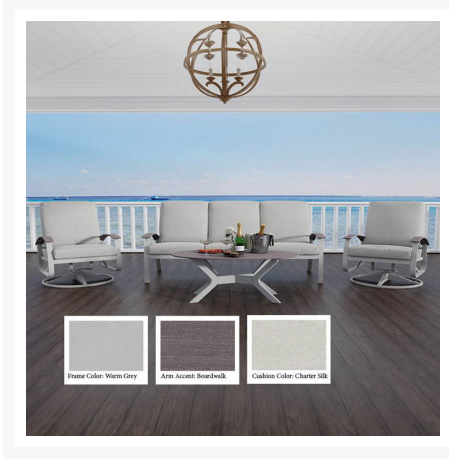

Product Images

Short Description

Belle Isle Deep Seating 5-Seat Sofa Set BELLEQS-SET6 by Telescope Casual

Description

The Belle Isle Deep Seating 5-Seat Sofa Set (BELLEQS-SET6) by Telescope Casual will enchant your guests by its sleek angles and arcs. Its stylish curves, high backs, and minimalist design give it a unique visual appeal, while sturdy, all-weather construction ensures lasting performance across the seasons. The durable powder-coated aluminum frame, marine grade polymer accents, and strong, quick-drying sling fabric are made to endure in any outdoor setting, rain or shine. Each piece is designed with the experience in mind. Whether you're relaxing with a book or gathering with friends over a drink or meal, you can sit back and relax knowing that this selection is right for the occasion. Note: This piece is only sold in pairs.

Includes

- One (1) Belle Isle Cushion Three-Seat Sofa w/ Boardwalk Rustic Arms
- Two (2) Belle Isle Cushion Sw. Rckr. w/ Boardwalk Rustic Arms
- One (1) 24" x 42" OVAL Coffee Table Wexler

Dimensions

- Swivel Rocker: 27.5" W x 32" D x 38" H (29 lbs)

- Seat Height: 19"
- Arm Height: 24.5"
- Sofa: 71.5" W x 33" D x 38" H (48 lbs)
- Coffee Table: 42" W x 24.25" D x 19.5" H (21 lbs)

Features

- Extremely durable 100% powder coated aluminum frame will not rust, peel, or crack.
- Smooth swivel rocking motion with 360 degree rotation. powder coated aluminum frame available in many colors.
- 100% high quality stainless steel hardware.
- Extremely comfortable outdoor rated cushions that are designed to drain quickly.
- Marine Grade Polymer will not crack, rot, or separate.
- Marine Grade Polymer will not absorb fresh water or salt water; it is impervious to water.
- Marine Grade Polymer is solid color all the way through. Rustic Polymer has an attractive textured appearance.
- Assembly Required