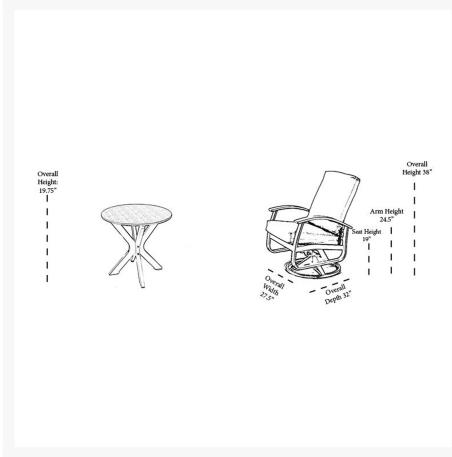

## Short Description

Belle Isle Deep Seating 2-Seat Chat Set BELLEQS-SET5 by Telescope Casual

## Description

The Belle Isle Deep Seating 2-Seat Chat Set (BELLEQS-SET5) by Telescope Casual will enchant your guests by its sleek angles and arcs. Its stylish curves, high backs, and minimalist design give it a unique visual appeal, while sturdy, all-weather construction ensures lasting performance across the seasons. The durable powder-coated aluminum frame, marine grade polymer accents, and strong, quick-drying sling fabric are made to endure in any outdoor setting, rain or shine. Each piece is designed with the experience in mind. Whether you're relaxing with a book or gathering with friends over a drink or meal, you can sit back and relax knowing that this selection is right for the occasion. Note: This piece is only sold in pairs.

Includes

- One (1) 23" Rd. End Table Wexler
- Two (2) Belle Isle Cushion Sw. Rckr. w/ Boardwalk Rustic Arms

Dimensions

- Swivel Rocker: 27.5" W x 32" D x 38" H (29 lbs)
- Seat Height: 19"

- Arm Height: 24.5"
- End Table: 23" W x 23" D x 19.75" H (12 lbs)