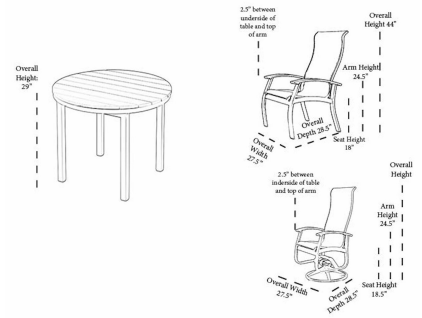

## Short Description

Belle Isle Sling 4-Seat Dining Set in Snow BELLEQS-SET4 by Telescope Casual

### Includes

- Two (2) Belle Isle Sling Supr. Swivel Rocker w/ Rustic Teak Arms
- Two (2) Belle Isle Sling Supr. Arm Chair w/ Rustic Teak Arms
- One (1) Dining Ht. LEGS ONLY for MGP tables
- One (1) 54" Rd. MGP/Rustic Table TOP ONLY w/ hole

### Dimensions

- Arm Chair: 27.5" W x 28.5" D x 44" H (14 lbs)
- Seat Height: 18"
- Arm Height: 24.5"
- Swivel Rocker: 27.5" W x 28.5" D x 44.5" H (20 lbs)
- Table: 54" W x 54" D x 29" H