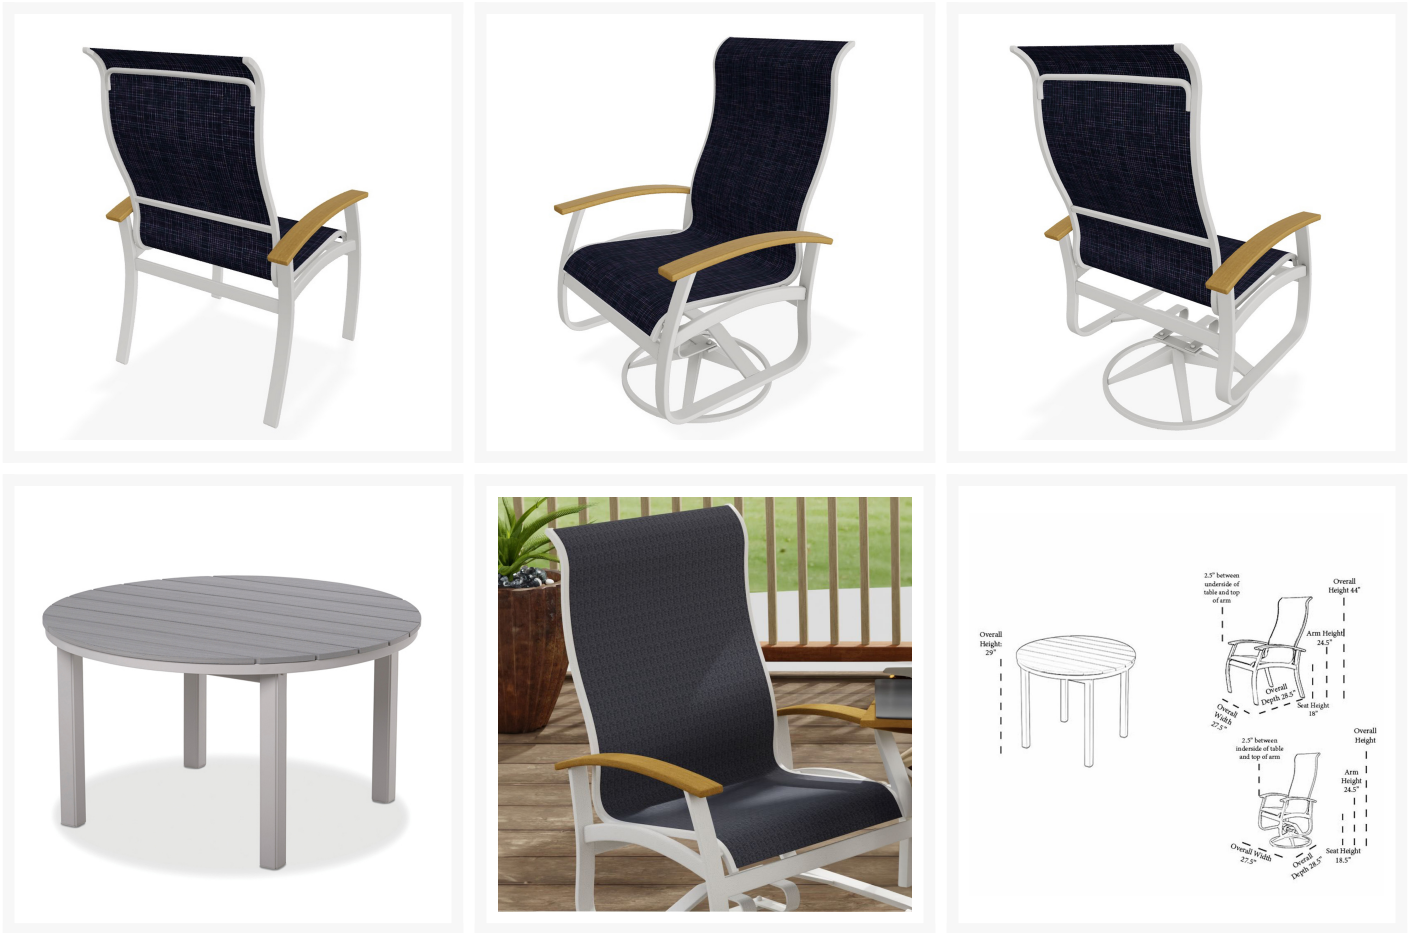

## Product Images

## Short Description

Belle Isle Sling 4-Seat Dining Set in Snow BELLEQS-SET4 by Telescope Casual

## Description

The Belle Isle Sling 4-Seat Dining Set in Snow (BELLEQS-SET4) by Telescope Casual will enchant your guests by its sleek angles and arcs. Its stylish curves, high backs, and minimalist design give it a unique visual appeal, while sturdy, all-weather construction ensures lasting performance across the seasons. The durable powder-coated aluminum frame, marine grade polymer accents, and strong, quick-drying sling fabric are made to endure in any outdoor setting, rain or shine. Each piece is designed with the experience in mind. Whether you're relaxing with a book or gathering with friends over a drink or meal, you can sit back and relax knowing that this selection is right for the occasion. Note: This piece is only sold in pairs.

## Features

- Extremely durable 100% powder coated aluminum frame will not rust, peel, or crack.
- All high quality stainless steel hardware.
- Supreme Height Back for extra comfort. Comfortable, Stylish, and Warranted.
- Sling fabric dries quickly.
- Marine Grade Polymer table top will not crack, rot, or separate.
- Marine Grade Polymer will not absorb fresh water or salt water; it is impervious to water.
- Marine Grade Polymer is solid color all the way through.
- Dash table top pattern.
- Assembly Required