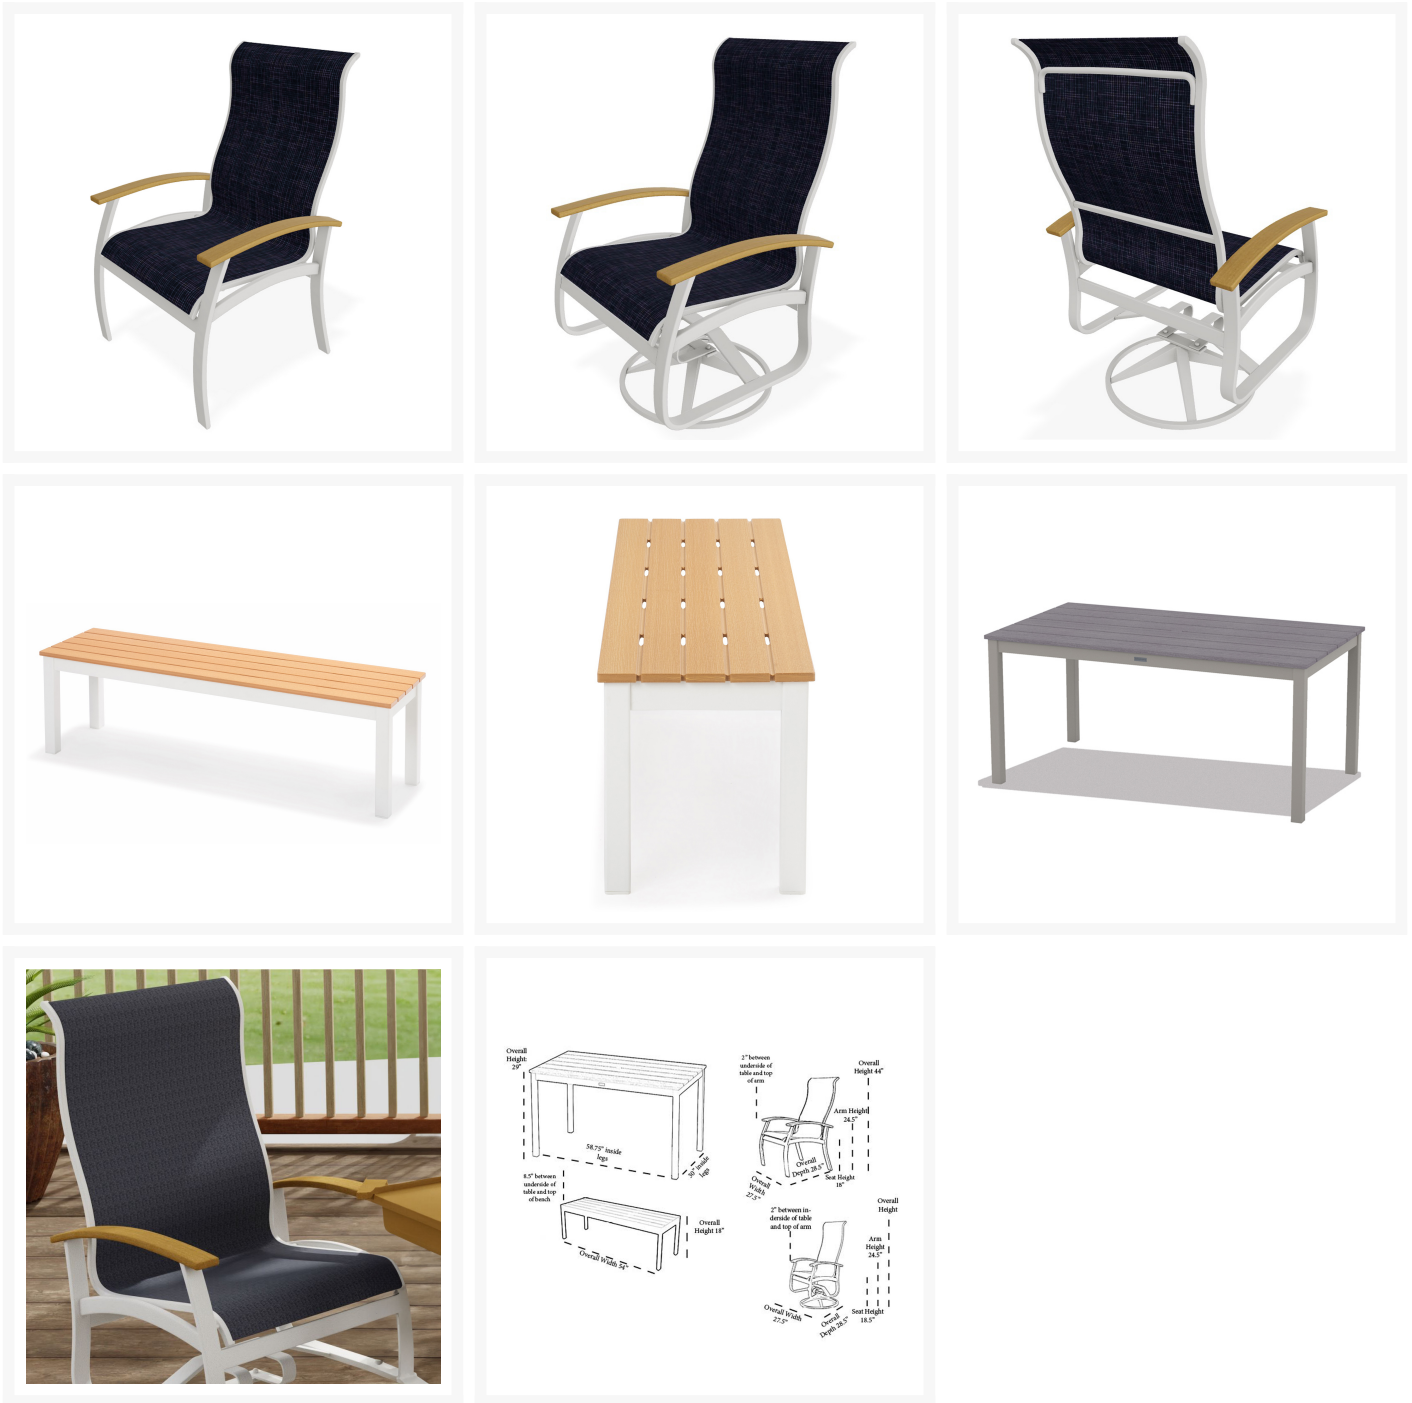

Product Images

Short Description

Belle Isle Sling 36 x 64 White Dining Set with Bench BELLEQS-SET3 by Telescope Casual

Description

The Belle Isle Sling 36 x 64 White Dining Set with Bench (BELLEQS-SET3) by Telescope Casual will enchant your guests by its sleek angles and arcs. Its stylish curves, high backs, and minimalist design give it a unique visual appeal, while sturdy, all-weather construction ensures lasting performance across the seasons. The durable

powder-coated aluminum frame, marine grade polymer accents, and strong, quick-drying sling fabric are made to endure in any outdoor setting, rain or shine. Each piece is designed with the experience in mind. Whether you're relaxing with a book or gathering with friends over a drink or meal, you can sit back and relax knowing that this selection is right for the occasion. Note: This piece is only sold in pairs.

Includes

- Two (2) Belle Isle Sling Supreme Swivel Rocker w/ Rustic Teak Arms (LT56)
- Two (2) Belle Isle Sling Supreme Arm Chair w/ Rustic Teak Arms (LT16)
- One (1) Bazza MGP 54" Flat Bench (8Z76)
- One (1) Dining Hgt. Parson Legs Only (5M06)
- One (1) 36 x 64 Rect. MGP/Rustic Table Top Only w/ hole (TM36)

Features

- Extremely durable 100% powder coated aluminum frame will not rust, peel, or crack.
- All high quality stainless steel hardware.
- Supreme Height Back for extra comfort. Comfortable, Stylish, and Warranted.
- Sling fabric dries quickly.
- Marine Grade Polymer table top will not crack, rot, or separate.
- Marine Grade Polymer will not absorb fresh water or salt water; it is impervious to water.
- Marine Grade Polymer is solid color all the way through.
- Slat table top pattern.
- Assembly Required