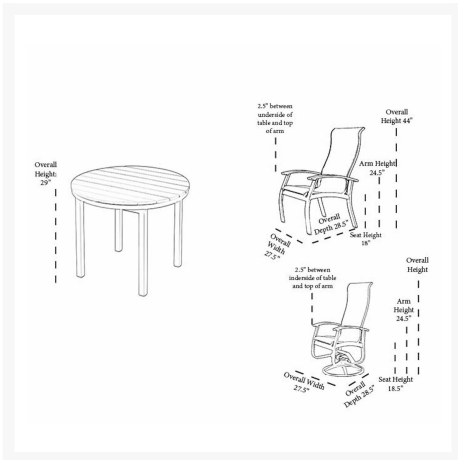

Product Images

Short Description

Belle Isle Sling 4-Seat Dining Set in Black Lifestyle BELLEQS-SET2 by Telescope Casual

Description

The Belle Isle Sling 4-Seat Dining Set in Black Lifestyle (BELLEQS-SET2) by Telescope Casual will enchant your guests by its sleek angles and arcs. Its stylish curves, high backs, and minimalist design give it a unique visual appeal, while sturdy, all-weather construction ensures lasting performance across the seasons. The durable

powder-coated aluminum frame, marine grade polymer accents, and strong, quick-drying sling fabric are made to endure in any outdoor setting, rain or shine. Each piece is designed with the experience in mind. Whether you're relaxing with a book or gathering with friends over a drink or meal, you can sit back and relax knowing that this selection is right for the occasion. Note: This piece is only sold in pairs.

Includes

- Two (2) Belle Isle Sling Supreme Swivel Rocker w/ Chestnut Rustic Arms (LU58)
- Two (2) Belle Isle Sling Supreme Arm Chair w/ Chestnut Rustic Arms (LU18)
- One (1) Dining Ht. LEGS ONLY for MGP tables (3858)
- One (1) 54" Rd. MGP/Rustic Table TOP ONLY w/ hole (T028)

Dimensions

- Arm Chair: 27.5" W x 28.5" D x 44" H (14 lbs)
- Seat Height: 18"
- Arm Height: 24.5"
- Swivel Rocker: 27.5" W x 28.5" D x 44.5" H (20 lbs)
- Table: 54" W x 54" D x 29" H

Features

- Extremely durable 100% powder coated aluminum frame will not rust, peel, or crack.
- All high quality stainless steel hardware.
- Supreme Height Back for extra comfort. Comfortable, Stylish, and Warranted.
- Sling fabric dries quickly.
- Marine Grade Polymer table top will not crack, rot, or separate.
- Marine Grade Polymer will not absorb fresh water or salt water; it is impervious to water.
- Marine Grade Polymer is solid color all the way through.
- Slat table top pattern.
- Assembly Required