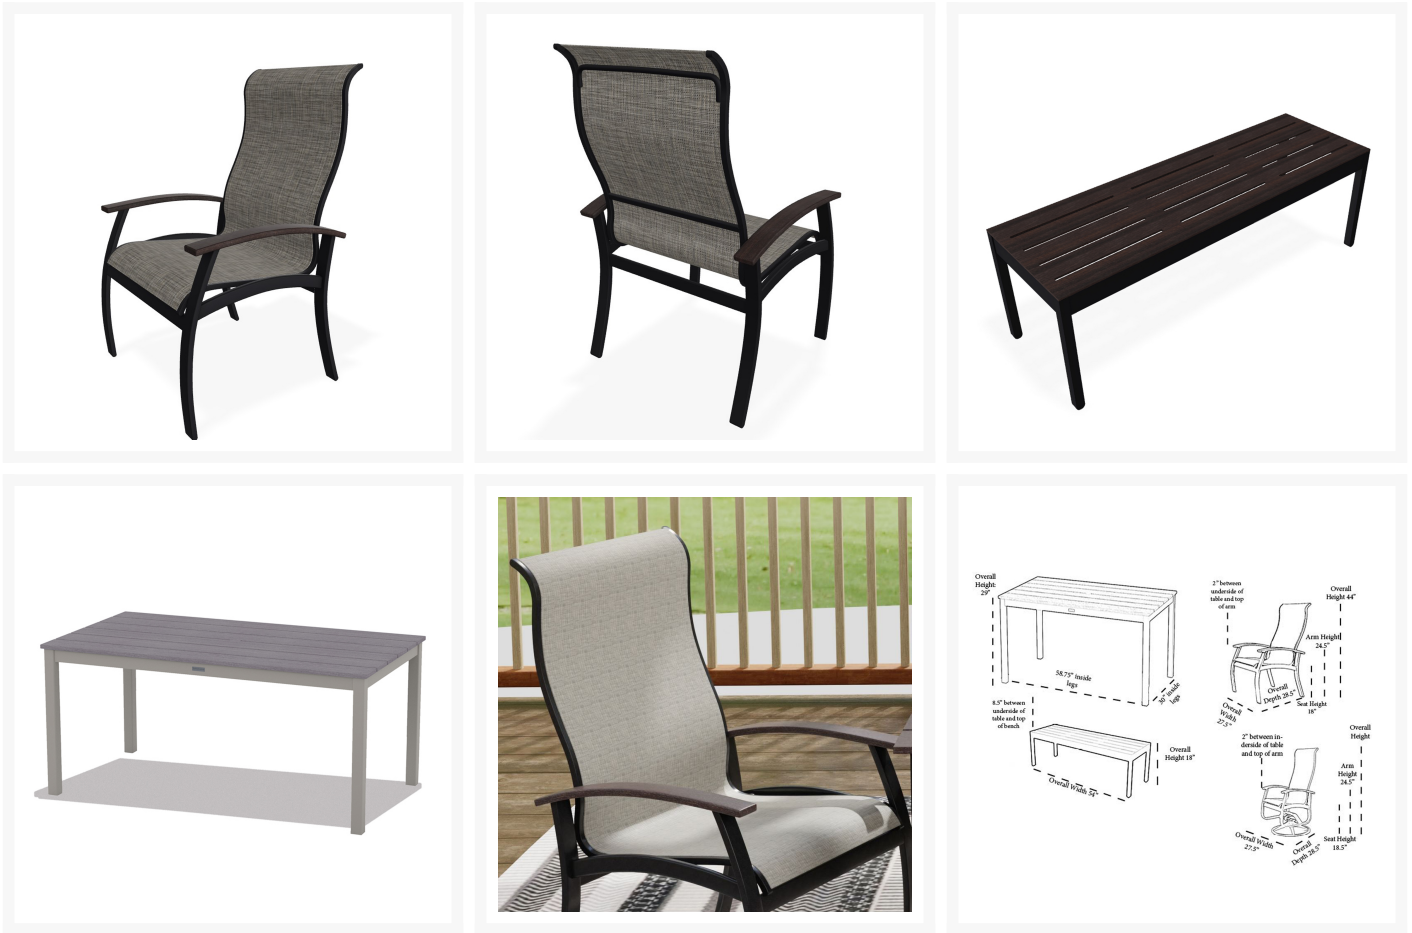

## Product Images

## Short Description

Belle Isle Sling 36 x 64 Black Dining Set with Bench BELLEQS-SET1 by Telescope Casual

## Description

The Belle Isle Sling 36 x 64 Black Dining Set with Bench (BELLEQS-SET1) by Telescope Casual will enchant your guests by its sleek angles and arcs. Its stylish curves, high backs, and minimalist design give it a unique visual appeal, while sturdy, all-weather construction ensures lasting performance across the seasons. The durable powder-coated aluminum frame, marine grade polymer accents, and strong, quick-drying sling fabric are made to endure in any outdoor setting, rain or shine. Each piece is designed with the experience in mind. Whether you're relaxing with a book or gathering with friends over a drink or meal, you can sit back and relax knowing that this selection is right for the occasion. Note: This piece is only sold in pairs.

## Features

- Extremely durable 100% powder coated aluminum frame will not rust, peel, or crack.
- All high quality stainless steel hardware.
- Supreme Height Back for extra comfort. Comfortable, Stylish, and Warranted.
- Sling fabric dries quickly.
- Marine Grade Polymer table top will not crack, rot, or separate.
- Marine Grade Polymer will not absorb fresh water or salt water; it is impervious to water.
- Marine Grade Polymer is solid color all the way through.
- Slat table top pattern.
- Assembly Required