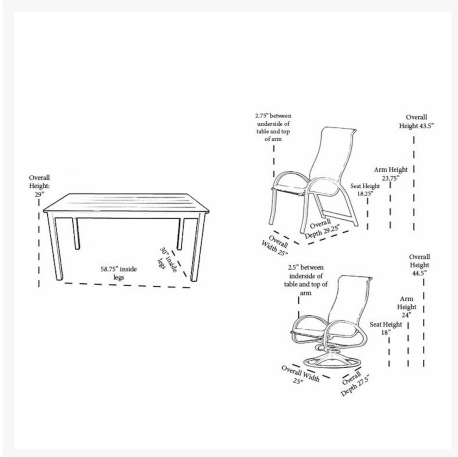

## Product Images

## Short Description

Aruba Sling 36 x 64 Warm Grey Dining Set ARUBAQS-SET2 by Telescope Casual

## Description

The Aruba Sling 36 x 64 Warm Grey Dining Set (ARUBAQS-SET2) by Telescope Casual paints a picture of poolside summer fun, but its versatile design works with beachfront decks and landlocked back patios alike. Wave-like seat lines give you an inherent sense of relaxing waterside. Its playful swoops, elegant contours, and simple frame design give it a unique visual appeal, while sturdy, all-weather construction ensures lasting performance across the seasons. The durable powder-coated aluminum frame and strong, quick-drying sling fabric are made to endure in any outdoor setting, rain or shine. There's no better way to beat the heat! Note: This piece is only sold in pairs.

### Dimensions

- Arm Chair: 25" W x 29.25" D x 43.5" H (12 lbs)
- Arm Height: 23.75"
- Seat Height: 18.25"
- Swivel Rocker: 25" W x 27.5" D x 44.5" H
- Table: 36" W x 64" D x 29" H (64 lbs)