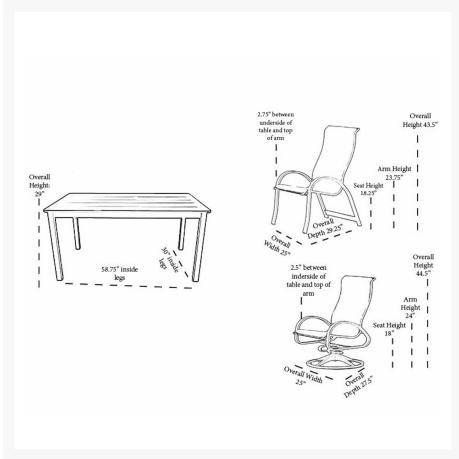

## Short Description

Aruba Sling 36 x 64 Storm Dining Set ARUBAQS-SET1 by Telescope Casual

## Description

The Aruba Sling 36 x 64 Storm Dining Set (ARUBAQS-SET1) by Telescope Casual paints a picture of poolside summer fun, but its versatile design works with beachfront decks and landlocked back patios alike. Wave-like seat lines give you an inherent sense of relaxing waterside. Its playful swoops, elegant contours, and simple frame design give it a unique visual appeal, while sturdy, all-weather construction ensures lasting performance across the seasons. The durable powder-coated aluminum frame and strong, quick-drying sling fabric are made to endure in any outdoor setting, rain or shine. There's no better way to beat the heat! Note: This piece is only sold in pairs.

### Dimensions

- Arm Chair: 25" W x 29.25" D x 43.5" H (12 lbs)
- Arm Height: 23.75"
- Seat Height: 18.25"
- Swivel Rocker: 25" W x 27.5" D x 44.5" H (21.75 lbs)
- Table: 36" W x 64" D x 29" H