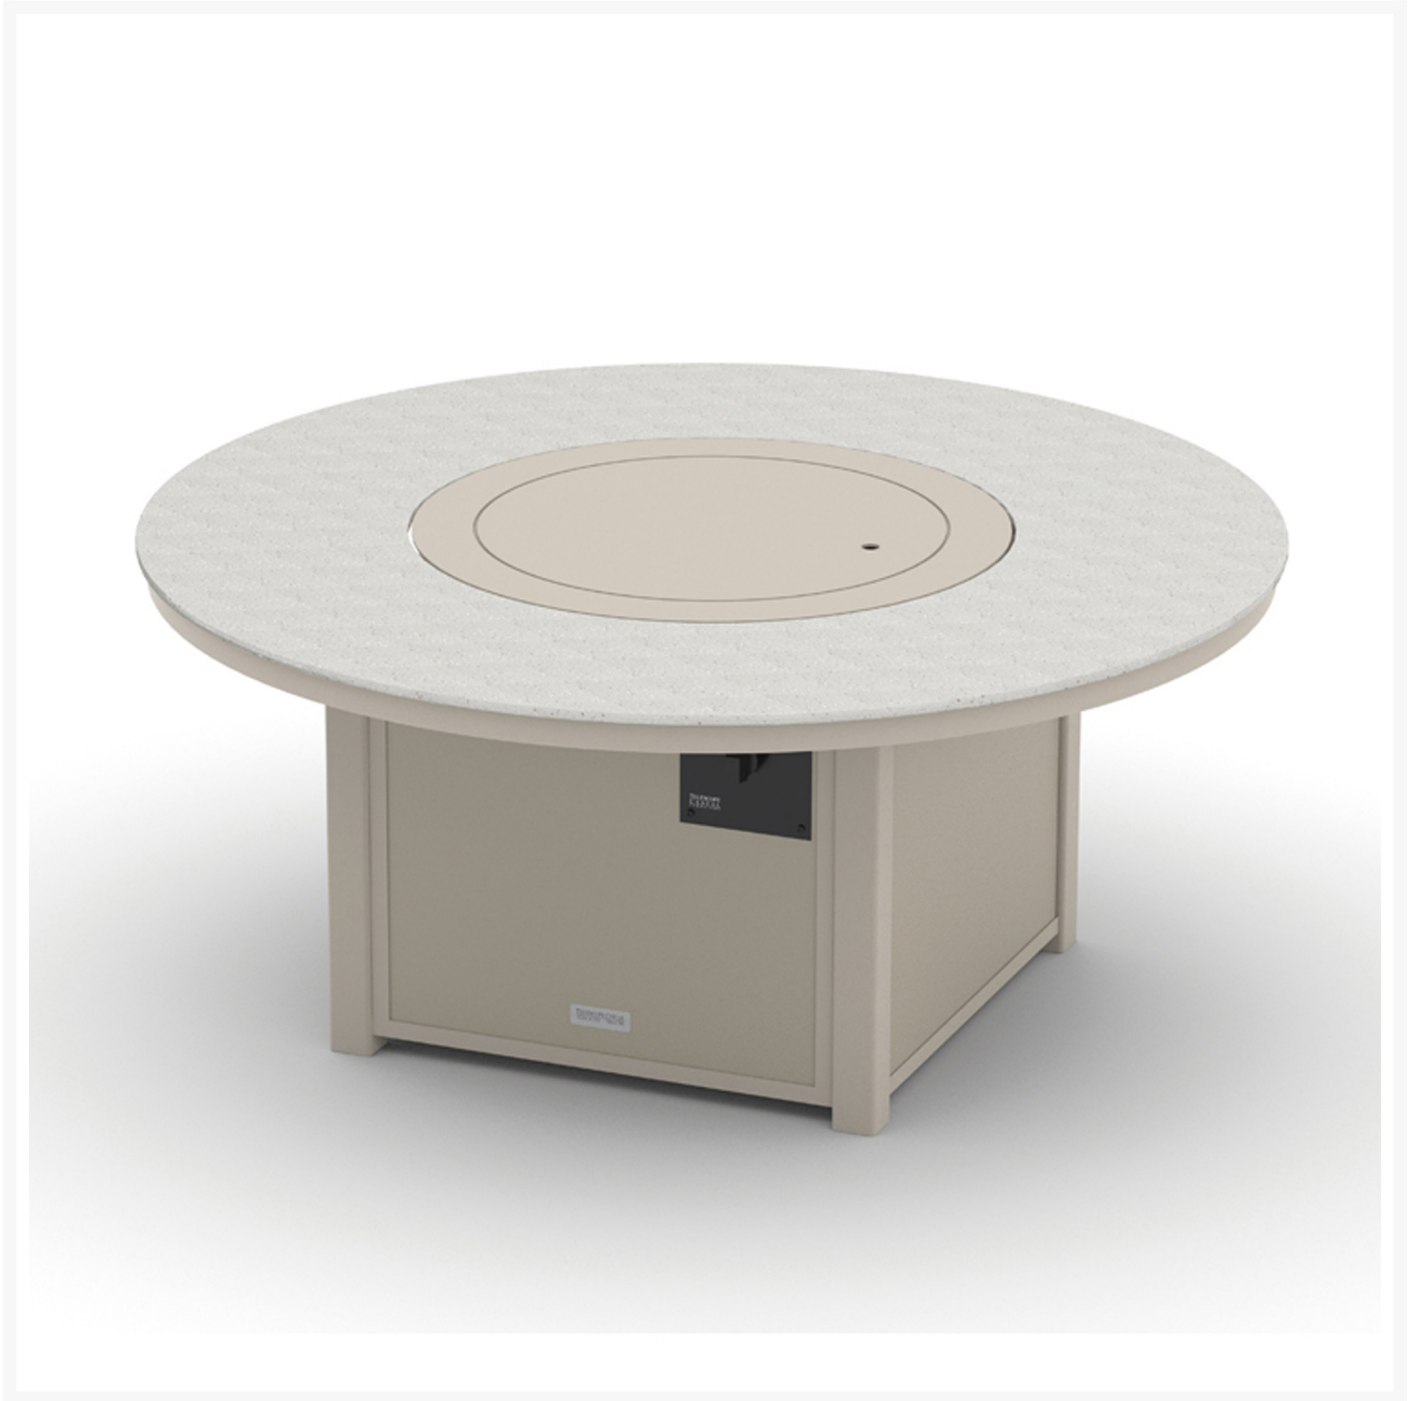

Product Images

Short Description

54" Round Origins Top Fire Table CF30 by Telescope Casual

Description

The 54" Round Origins Top Fire Table (CF30) by Telescope Casual is a versatile and stylish addition to your outdoor space, boasting a powder-coated aluminum frame and customizable Marine Grade Polymer panels in various colors. With a stainless steel fire bowl, electronic ignition, and the added utility of a flush aluminum top cover that can function as a coffee table, this piece combines function and aesthetics. Its adjustable height options, fuelled by natural gas or liquid propane, and the inclusion of a Natural Gas convertor kit and fire gems at no extra cost, make it a convenient choice. Crafted in the USA by Telescope Casual, a respected name in furniture manufacturing since 1903, this fire table exemplifies American craftsmanship and design.

Includes

- One (1) 54" Round Origins Top Fire Table CF30
- Fuel tanks sold separately

Dimensions

- 54" W x 54" D x 23" H (148 lbs)

Features

- Construction: Table base is made from powder coated aluminum with Marine Grade Polymer side panels.
- Construction: Table Top is made from a solid surface acrylic material that is resistant to heat, non-porous with excellent stain resistance that is solid color through the entire material
- Includes aluminum top cover for the burner area, natural gas convertor kit and crystal fire beads to

complete the look.

- Powered by natural gas or liquid propane with an Electronic Ignition
- Lift kits are available to raise the fire table to dining, balcony, and bar height.
- Made in the USA. Telescope has manufactured furniture in the USA since 1903.
- Assembly Required

by Telescope Casual