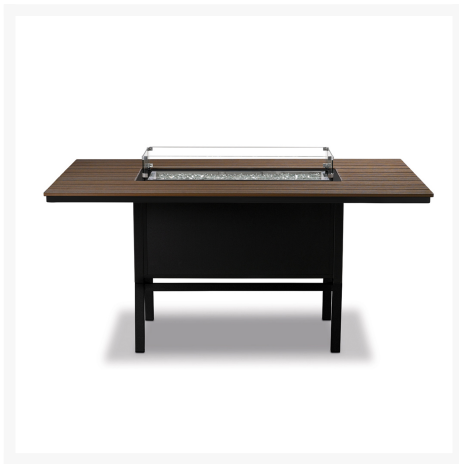

Product Images

Short Description

48" x 84" Rectangular Rustic Top Fire Table 6F40RUS by Telescope Casual

Description

The 48" x 84" Rectangular Rustic Top Fire Table (6F40RUS) by Telescope Casual is a versatile and stylish addition to your outdoor space, boasting a powder-coated aluminum frame and customizable Marine Grade Polymer panels in various colors. With a stainless steel fire bowl, electronic ignition, and the added utility of a flush aluminum top cover that can function as a coffee table, this piece combines function and aesthetics. Its adjustable height options, fuelled by natural gas or liquid propane, and the inclusion of a Natural Gas convertor kit and fire gems at no extra cost, make it a convenient choice. Crafted in the USA by Telescope Casual, a respected name in furniture manufacturing since 1903, this fire table exemplifies American craftsmanship and design.

Includes

- One (1) 48" x 84" Rectangular Rustic Top Fire Table 6F40RUS
- Fuel tanks sold separately

Dimensions

- 85.25" W x 47.5" D x 23" H (186 lbs)

Features

- Extremely durable 100% powder coated aluminum frame will not rust, peel, or crack. Stainless steel fire bowl and aluminum fire table top cover.
- Powered by natural gas or liquid propane. Match light.
- Includes flush aluminum top cover for use as a dining table.
- Rustic Polymer Top has an attractive finish.
- Lift kit available to raise fire table to dining height, balcony height, and bar height.
- Stainless steel hardware and includes natural gas convertor kit at no additional charge.
- Includes crystal clear fire gems.
- Made in the USA. Telescope has manufactured furniture in the USA since 1903.
- Assembly Required