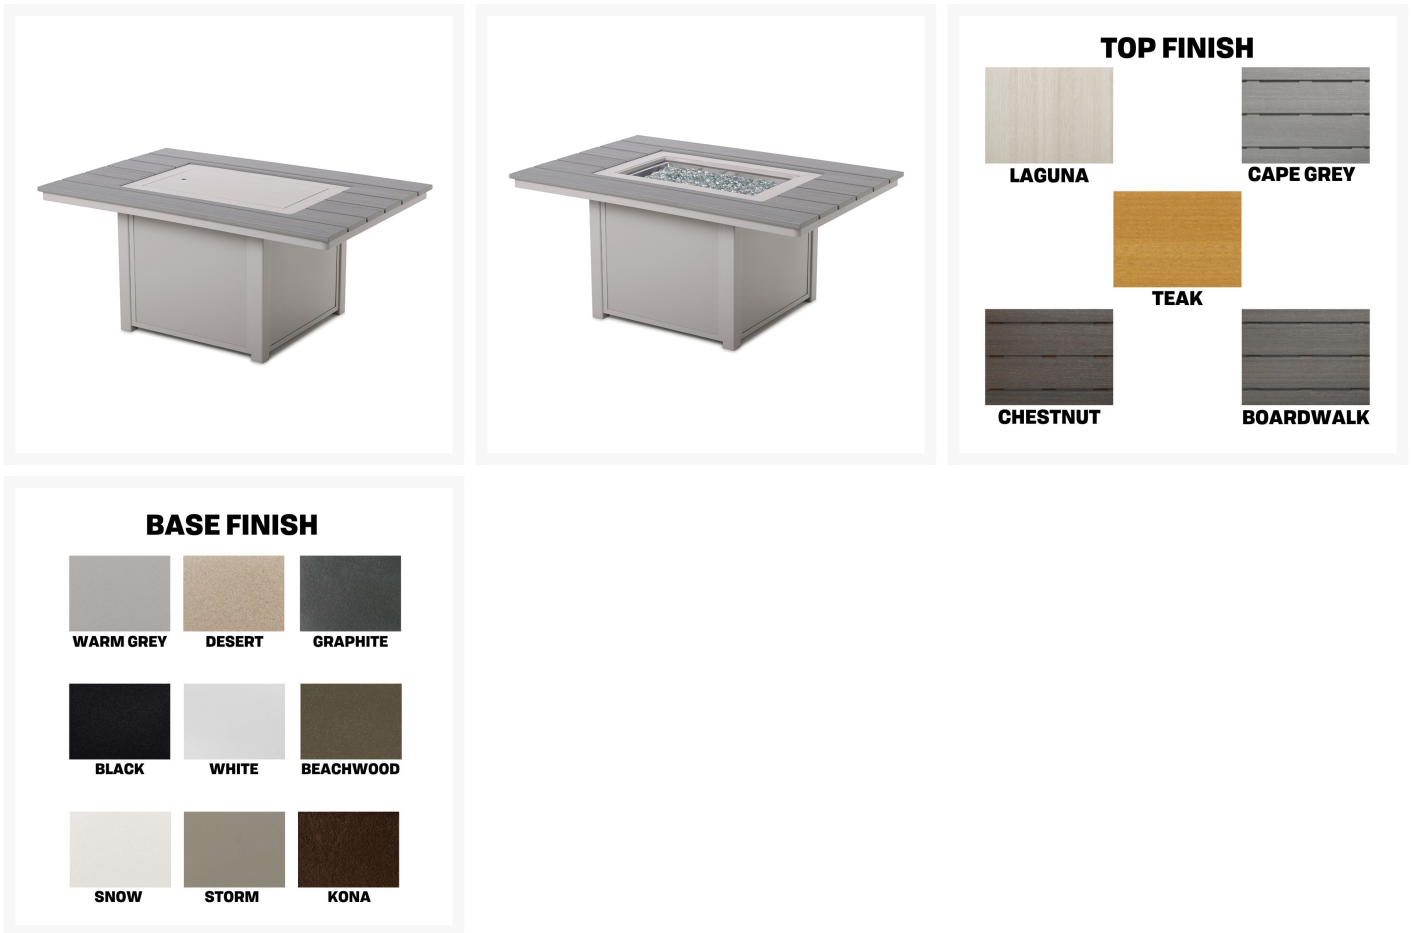

## Short Description

36" x 54" Rectangular Rustic Top Fire Table 3F10RUS by Telescope Casual

## Description

The 36" x 54" Rectangular Rustic Top Fire Table (3F10RUS) by Telescope Casual is a versatile and stylish addition to your outdoor space, boasting a powder-coated aluminum frame and customizable Marine Grade Polymer panels in various colors. With a stainless steel fire bowl, electronic ignition, and the added utility of a flush aluminum top cover that can function as a coffee table, this piece combines function and aesthetics. Its adjustable height options, fuelled by natural gas or liquid propane, and the inclusion of a Natural Gas convertor kit and fire gems at no extra cost, make it a convenient choice. Crafted in the USA by Telescope Casual, a respected name in furniture manufacturing since 1903, this fire table exemplifies American craftsmanship and design.

### Includes

- One (1) 36" x 54" Rectangular Rustic Top Fire Table 3F10RUS
- Fuel tanks sold separately

## Features

- powder coated aluminum frame (available in many colors), Marine Grade Polymer side panels, Rustic Polymer top (available in many colors), stainless steel fire bowl, and aluminum top cover.
- Powered by natural gas or liquid propane. Electronic Ignition
- Includes aluminum top cover for use as a coffee table.
- Rustic Polymer Top has attractive appearance.
- Lift kits are available to raise the fire table to dining, balcony, and bar height.
- Includes Natural Gas convertor kit at no additional charge.
- Includes crystal clear fire gems.
- Made in the USA. Telescope has manufactured furniture in the USA since 1903.
- Assembly Required