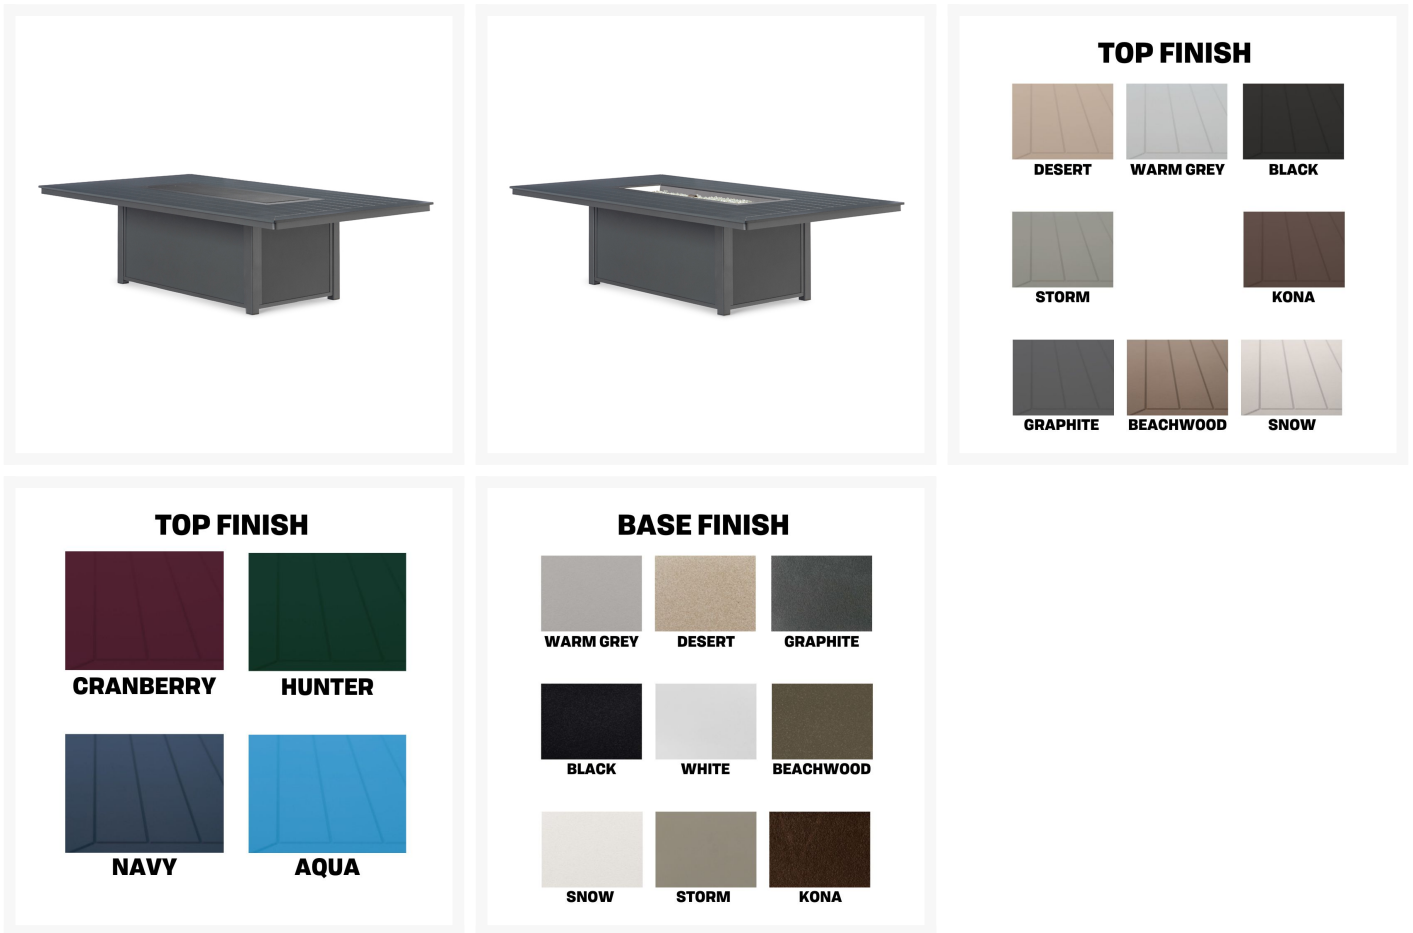

Product Images

Short Description

48" x 84" Rectangular MGP Top Fire Table 6F40MGP by Telescope Casual

Description

The 48" x 84" Rectangular MGP Top Fire Table (6F40MGP) by Telescope Casual is a versatile and stylish addition to your outdoor space, boasting a powder-coated aluminum frame and customizable Marine Grade Polymer panels in various colors. With a stainless steel fire bowl, electronic ignition, and the added utility of a flush aluminum top cover that can function as a coffee table, this piece combines function and aesthetics. Its adjustable height options, fuelled by natural gas or liquid propane, and the inclusion of a Natural Gas convertor kit and fire gems at no extra cost, make it a convenient choice. Crafted in the USA by Telescope Casual, a respected name in furniture manufacturing since 1903, this fire table exemplifies American craftsmanship and design.

Includes

- One (1) 48" x 84" Rectangular MGP Top Fire Table 6F40MGP
- Fuel tanks sold separately

Dimensions

- 85.25" W x 47.5" D x 23" H (172 lbs)

Features

- powder coated aluminum frame (available in many colors), Marine Grade Polymer panels (available in many colors), stainless steel fire bowl, and aluminum top cover.
- Powered by natural gas or liquid propane. Electronic Ignition
- Includes flush aluminum top cover for use as a coffee table.
- Includes slat table top pattern.
- Lift kits are available to raise the fire table to dining, balcony, and bar height.
- Includes Natural Gas convertor kit at no additional charge.
- Includes crystal clear fire gems.
- Made in the USA. Telescope has manufactured furniture in the USA since 1903.
- Assembly Required