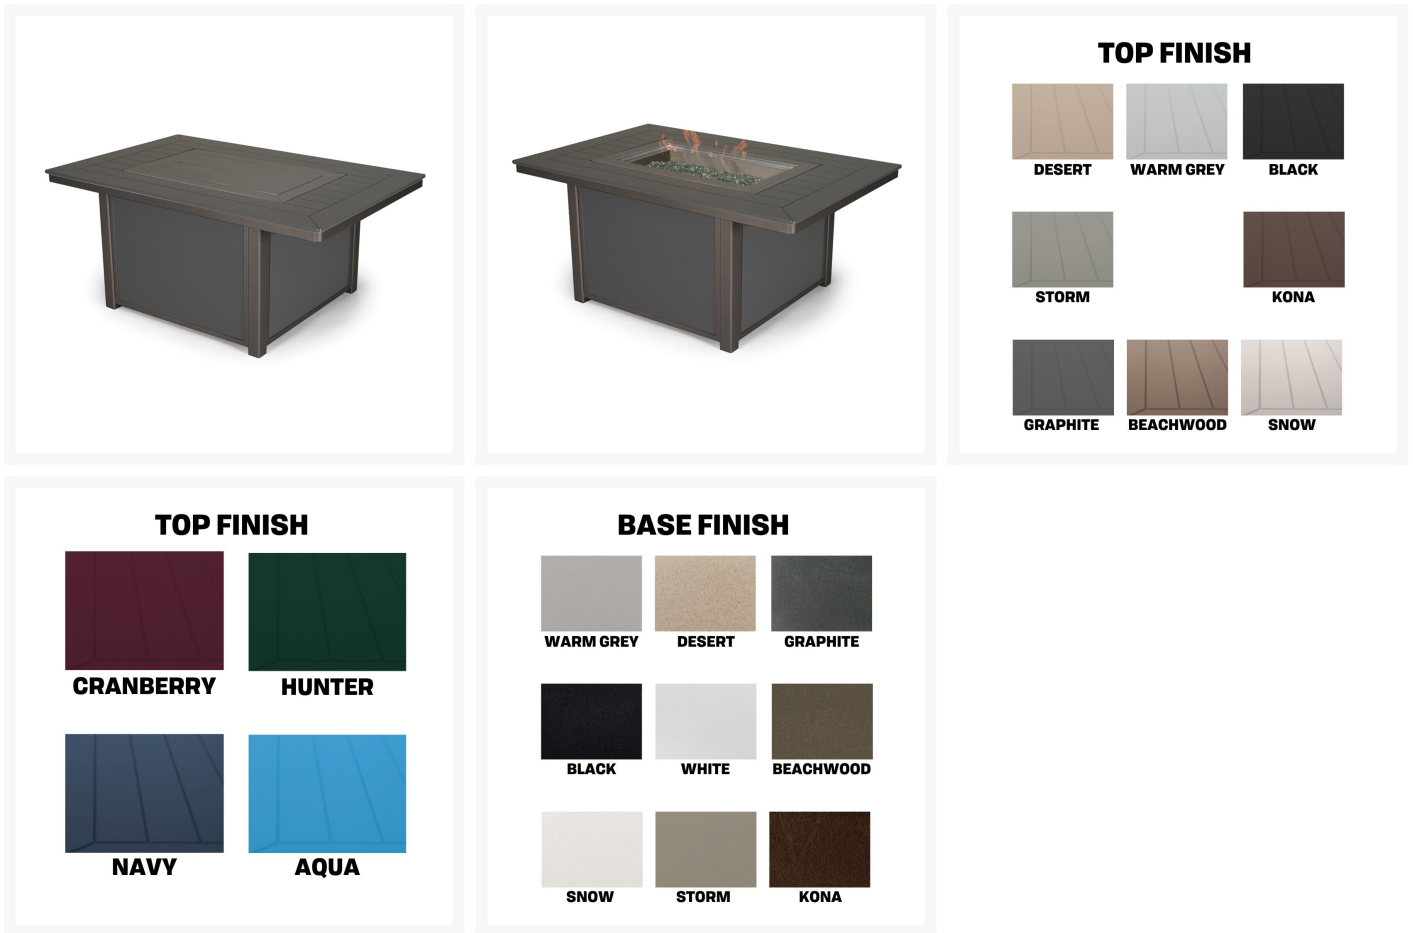

## Short Description

36" x 54" Rectangular MGP Top Fire Table 3F10MGP by Telescope Casual

## Description

The 36" x 54" Rectangular MGP Top Fire Table (3F10MGP) by Telescope Casual is a versatile and stylish addition to your outdoor space, boasting a powder-coated aluminum frame and customizable Marine Grade Polymer panels in various colors. With a stainless steel fire bowl, electronic ignition, and the added utility of a flush aluminum top cover that can function as a coffee table, this piece combines function and aesthetics. Its adjustable height options, fuelled by natural gas or liquid propane, and the inclusion of a Natural Gas convertor kit and fire gems at no extra cost, make it a convenient choice. Crafted in the USA by Telescope Casual, a respected name in furniture manufacturing since 1903, this fire table exemplifies American craftsmanship and design.

### Includes

- One (1) 36" x 54" Rectangular MGP Top Fire Table 3F10MGP
- Fuel tanks sold separately

## Features

- powder coated aluminum frame (available in many colors), Marine Grade Polymer panels (available in many colors), stainless steel fire bowl, and aluminum top cover.
- Powered by natural gas or liquid propane. Electronic Ignition
- Includes flush aluminum top cover for use as a coffee table.
- Includes slat table top pattern.
- Lift kits are available to raise the fire table to dining, balcony, and bar height.
- Includes Natural Gas convertor kit at no additional charge.
- Includes crystal clear fire gems.
- Made in the USA. Telescope has manufactured furniture in the USA since 1903.
- Assembly Required