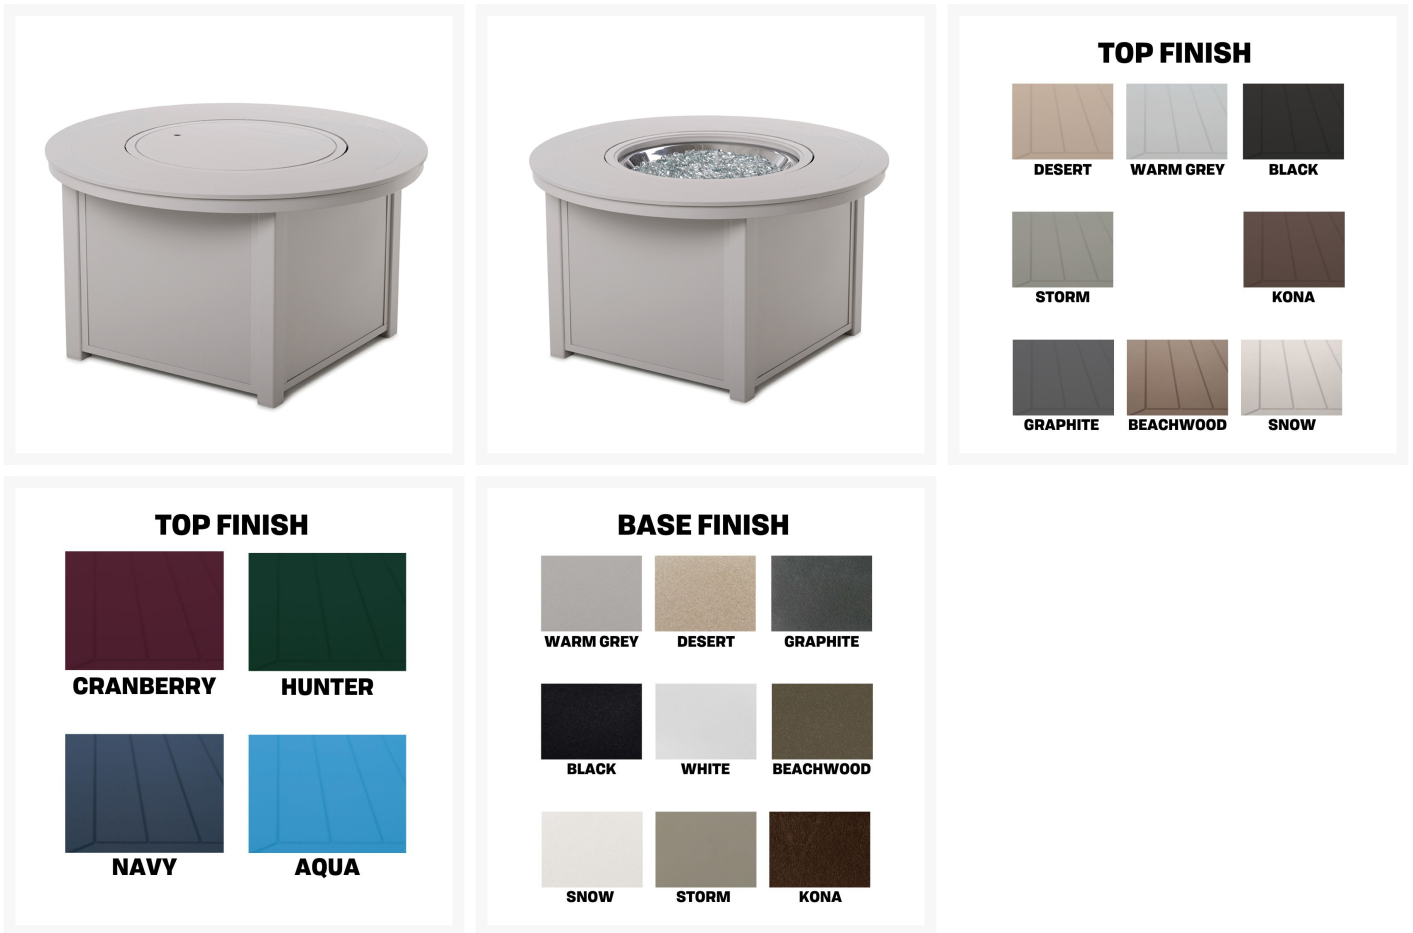

Product Images

Short Description

42" Round MGP Top Fire Table 3F40MGP by Telescope Casual

Description

The 42" Round MGP Top Fire Table (3F40MGP) by Telescope Casual is a versatile and stylish addition to your outdoor space, boasting a powder-coated aluminum frame and customizable Marine Grade Polymer panels in various colors. With a stainless steel fire bowl, electronic ignition, and the added utility of a flush aluminum top cover that can function as a coffee table, this piece combines function and aesthetics. Its adjustable height options, fuelled by natural gas or liquid propane, and the inclusion of a Natural Gas convertor kit and fire gems at no extra cost, make it a convenient choice. Crafted in the USA by Telescope Casual, a respected name in furniture manufacturing since 1903, this fire table exemplifies American craftsmanship and design.

Includes

- One (1) 42" Round MGP Top Fire Table 3F40MGP
- Fuel tanks sold separately

Dimensions

- 42" W x 42" D x 23" H (95 lbs)

Features

- powder coated aluminum frame (available in many colors), Marine Grade Polymer panels (available in many colors), stainless steel fire bowl, and aluminum top cover.
- Powered by natural gas or liquid propane. Electronic Ignition
- Includes flush aluminum top cover for use as a coffee table
- Includes slat table top pattern.
- Lift kits are available to raise the fire table to dining, balcony, and bar height.
- Includes Natural Gas convertor kit at no additional charge.
- Includes crystal clear fire gems.
- Made in the USA. Telescope has manufactured furniture in the USA since 1903.
- Assembly Required