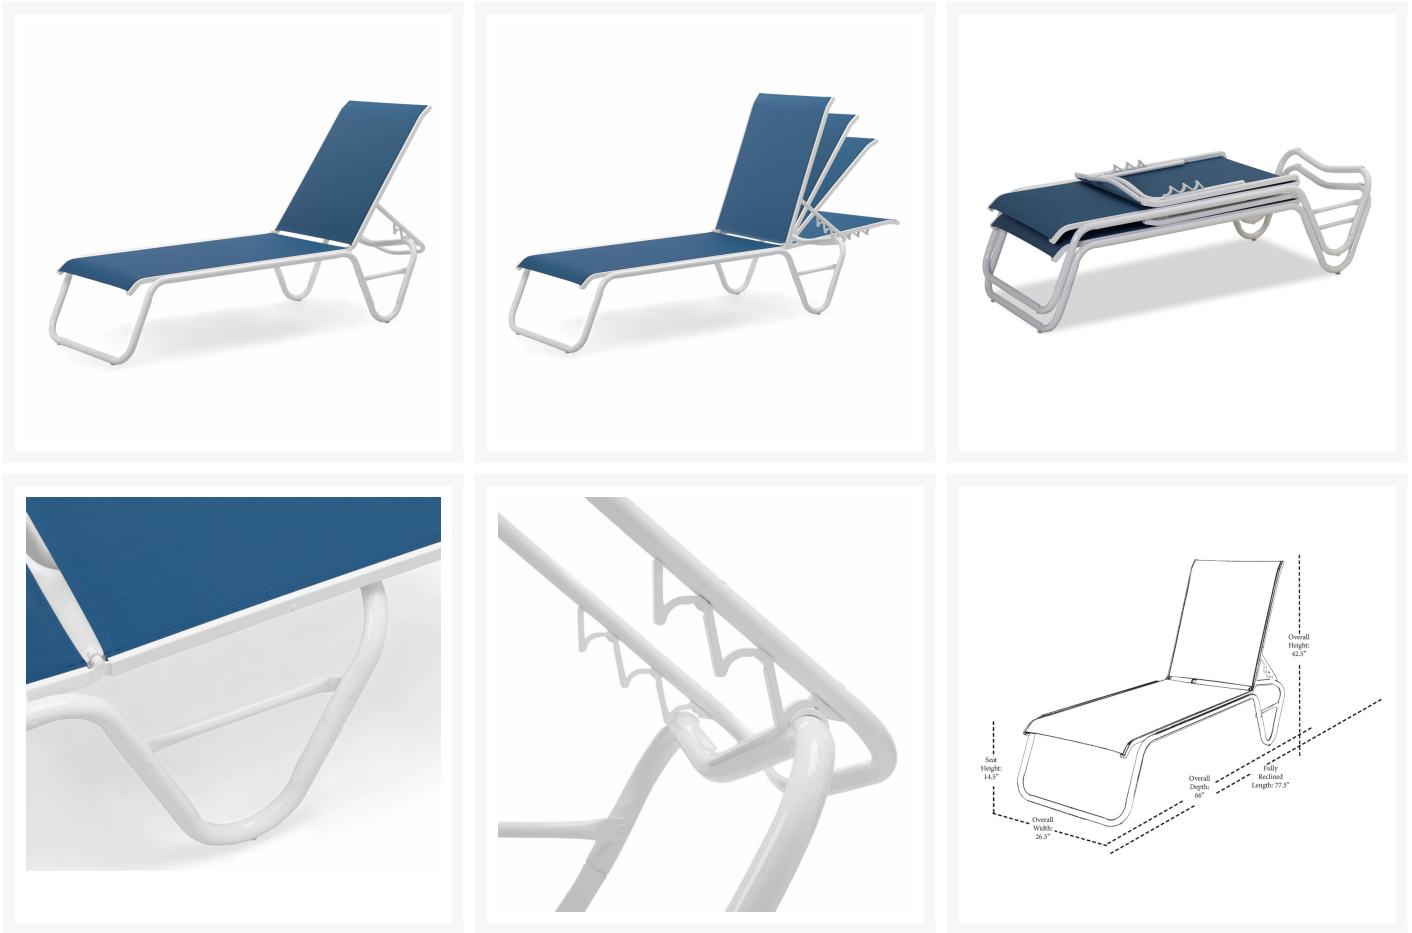

Product Images

Short Description

Gardenella Sling Four-Position Lay Flat Stacking Armless Chaise Lounge (Set of 4) 8080 by Telescope Casual

Description

The Gardenella Sling Four-Position Lay Flat Stacking Armless Chaise Lounge (8080) by Telescope Casual offers outdoor furniture of exceptional durability and style. Its 100% powder-coated aluminum frame resists rust and comes in various colors, complemented by high-quality stainless steel hardware. What truly distinguishes

this collection is the replaceable sling fabric, available in numerous colors, allowing you to effortlessly update the look. These stackable pieces are made in the USA by Telescope, a brand with over a century of furniture manufacturing expertise, ensuring both quality and style for your outdoor space.

Includes

- Four (4) Gardenella Sling Four-Position Lay Flat Stacking Armless Chaise 8080

Dimensions

- 26.5" W x 66" D x 42.5" H (15.5 lbs)
- Seat Height: 14.5"
- Reclined Length: 75.5"

Features

- With over 40 years of being in the Telescope Casual Furniture Line this Collection has withstood the test of time
- Extremely durable 100% powder coated aluminum frame will not rust, peel, or crack.
- powder coated aluminum frame available in many colors
- All high quality stainless steel hardware
- 4 Chaise positions including lay-flat
- Sling fabric available in many colors
- Stackable for efficient storage
- Made in the USA. Telescope has manufactured furniture in the USA since 1903.
- No Assembly Required