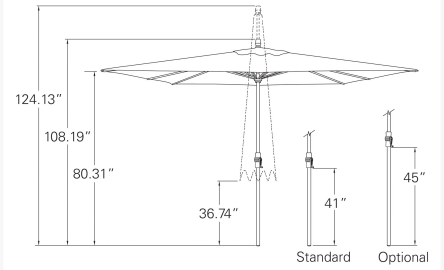

Patio Productions San Diego

2161 Hancock St

San Diego, CA 92110

Phone: 1-888-947-4449

Product Images

UMBRELLA SIZE RECOMMENDATIONS					
SIZE/SHAPE	SEATING	DEEP SEATING	SIZE/SHAPE	SEATING	DEEP SEATING
11' Octagon 85	4-6	4-6	11.5' Square 132	4-6	4-6
8'x11' Rectangle 80	4-6	4-6	10'x12' Rectangle 130	4-6	4-6
10' Round 70	4-6	4-6	12' Octagon 129	4-6	4-6
10' Octagon 72	4-6	4-6	10' Square 100	4-6	4-6
9' Octagon 57	4-6	4-6	11.5' Octagon 96	4-6	4-6
7' Square 49	4-6	4-6	8'x11' Rectangle 88	4-6	4-6
3.5' Octagon 39	4-6	4-6			

Short Description

8' x 11' Rectangular Crank Lift Market Umbrella UM8811RT0 by Treasure Garden

Description

The 8' x 11' Rectangular Crank Lift Market Umbrella (UM8811RT0) by Treasure Garden is elegant, durable and easy to use, bringing the perfect amount of shade and style to your patio. This umbrella's simple, lightweight design makes setup easy, while its telescopic mast allows you to close the canopy without hitting accompanying tables and chairs.

Dimension

- Canopy Size: 8' x 11'
- Overall Height: 124.13"
- Coverage: 88 sq. ft.
- Number of Ribs: 8
- Pole Diameter: 1.5"
- Weight: 29 lbs.

Features

- Convenient crank system for quick and easy opening
- Telescopic mast allows you to easily close the canopy over tabletops and chairs
- Comes with single wind vent, which serves dual purpose of venting heat and providing stability against wind
- 100% Kevlar mesh lift cord gives umbrella additional strength and durability
- Available in Sunbrella, O'bravia, Outdura and Docril fabrics, which are distinctive, fade resistant and easy to clean
- Simply hose off to clean and store in protective cover away from elements to extend lifespan
- Includes 41" bottom pole, but you can add 45" (ideal for bars) for more height