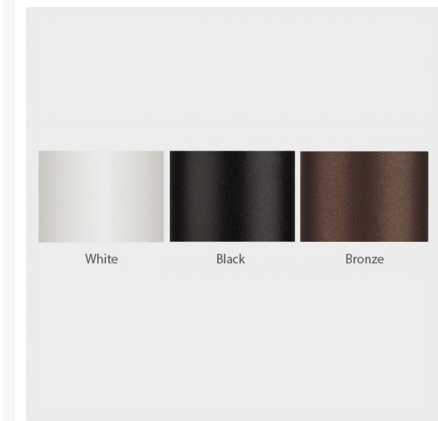

Patio Productions San Diego

2161 Hancock St

San Diego, CA 92110

Phone: 1-888-947-4449

Product Images

UMBRELLA SIZE RECOMMENDATIONS					
SIZE/SHAPE	SEATING	DEEP SEATING	SIZE/SHAPE	SEATING	DEEP SEATING
11' Octagon 85	4-6	4-6	11.5' Square 132	4-6	4-6
8'x11' Rectangle 80	4-6	4-6	10'x12' Rectangle 130	4-6	4-6
10' Round 70	4-6	4-6	12' Octagon 129	4-6	4-6
10' Octagon 72	4-6	4-6	10' Square 100	4-6	4-6
9' Octagon 57	4-6	4-6	11.5' Octagon 96	4-6	4-6
7' Square 49	4-6	4-6	8'x11' Rectangle 88	4-6	4-6
3.5' Octagon 39	4-6	4-6			

Short Description

8' x 11' Rectangular Crank Lift Market Umbrella UM8811RT0 by Treasure Garden

Description

The 8' x 11' Rectangular Crank Lift Market Umbrella (UM8811RT0) by Treasure Garden is elegant, durable and easy to use, bringing the perfect amount of shade and style to your patio. This umbrella's simple, lightweight design makes setup easy, while its telescopic mast allows you to close the canopy without hitting accompanying tables and chairs.