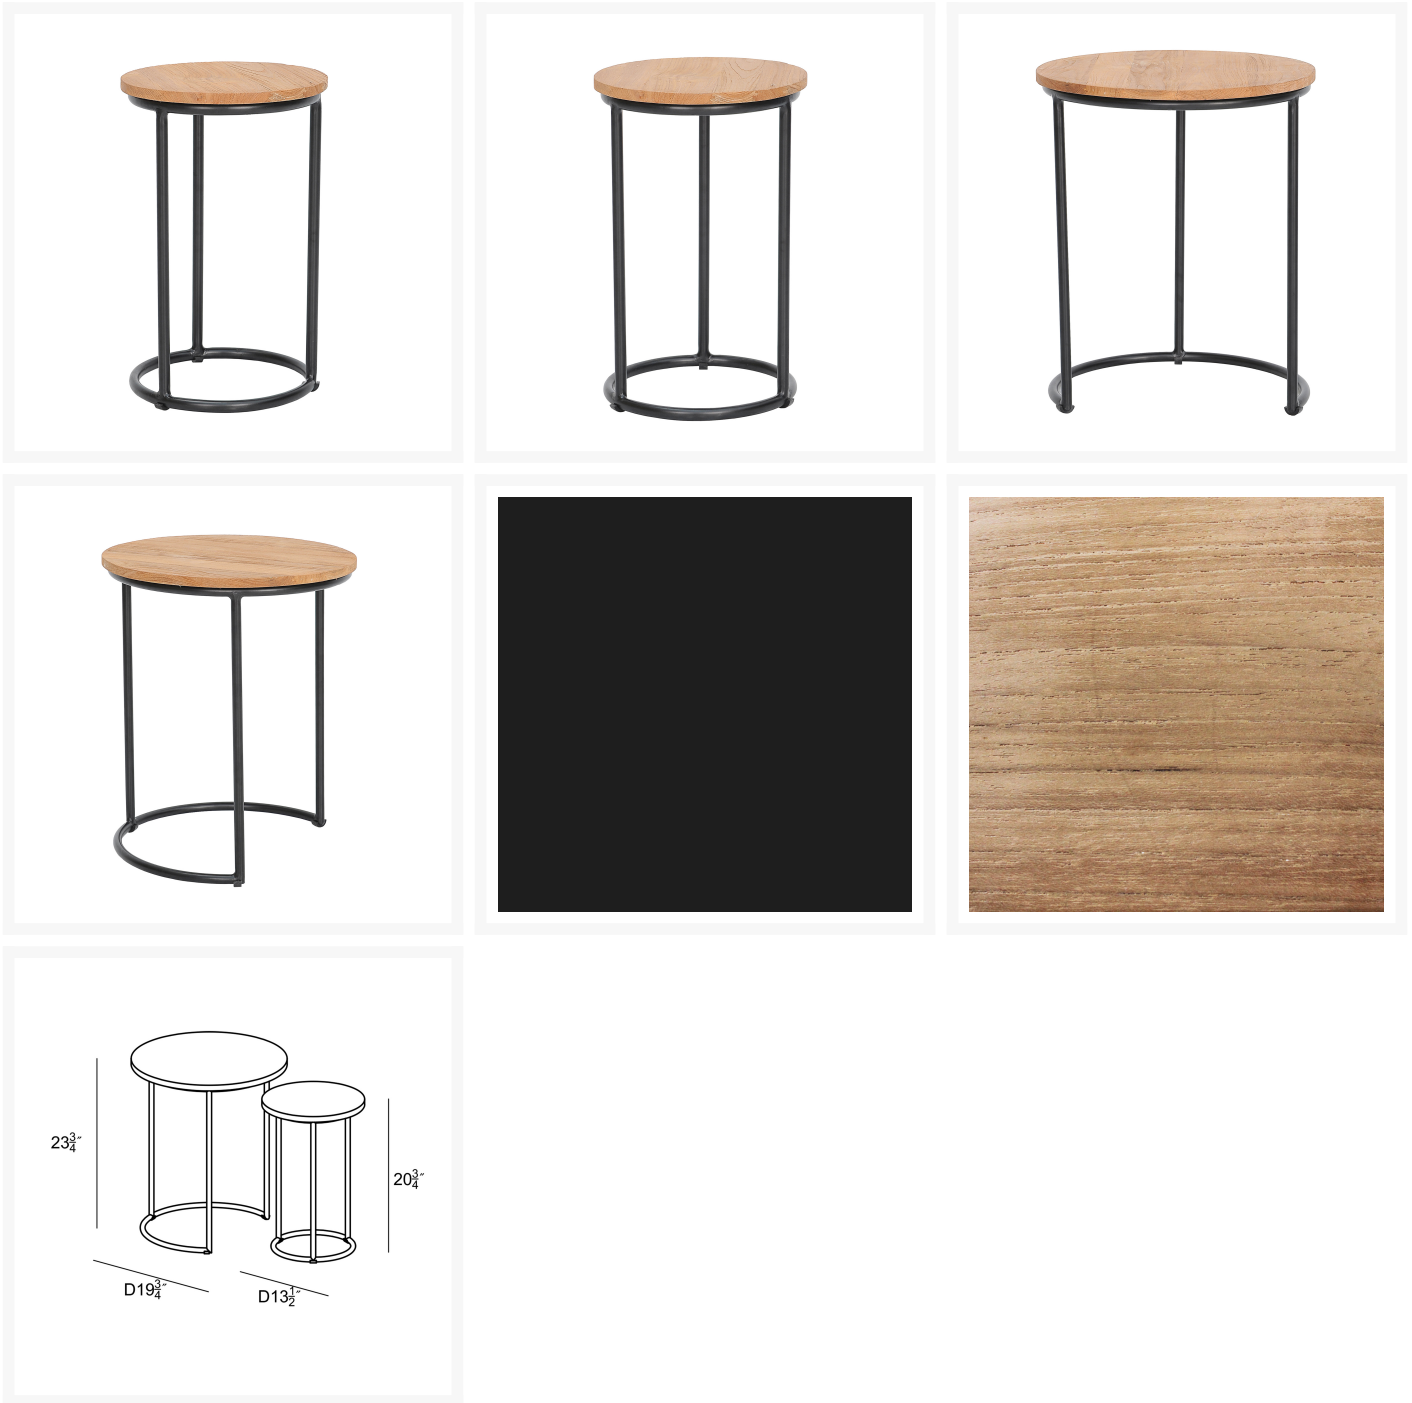

Patio Productions San Diego

2161 Hancock St

San Diego, CA 92110

Phone: 1-888-947-4449

Product Images

Short Description

Finn 2 Piece Nesting End Tables Set

Description

The Finn 2 Piece Nesting End Tables Set FINN-TK-2ETS by Harmonia Living represents an amalgamation between raw, natural materials and contemporary design. The thin, powdered coated aluminum frame creates a sleek silhouette yet sturdily supports a solid, grade A teak top. Unique to the Finn design is the

ability to nest the small table under the larger for compact storage when not in use. The Finn Collection of tables is the perfect option to compliment any mix-media patio arrangement. Harmonia Living can be tailored to both Residential and Commercial settings and is committed to delivering exceptional furnishings to your outdoor space.

Includes

- One (1) Finn Large End Table
- One (1) Finn Small End Table

Dimensions

- Large End Table: 19.75" W x 19.75" D x 23.75" H
- Small End Table: 13.5" W x 13.5" D x 20.75" H

Features

- Made from sustainable certified V legal, Grade A teak is harvested responsibly. Grade A teak is from mature trees that features grain that is more even, and color that is more consistent than lesser grades of teak.
- Teak is dense hardwood that is naturally oily which offers benefits over other natural woods including resistance to light, heat, moisture and pest damage.
- New teak wood furniture will have a warm golden hue that patinas to a silvery grey over time. Letting the teak patina will not compromise the integrity of the wood, however, to keep the golden color, clean the teak furniture about once a year and apply a thin layer of teak oil.
- Plastic foot glides help to protect your patio from scratching and also to help keep the furniture protected from dirt or water that can accumulate on the patio.
- Assembly Required