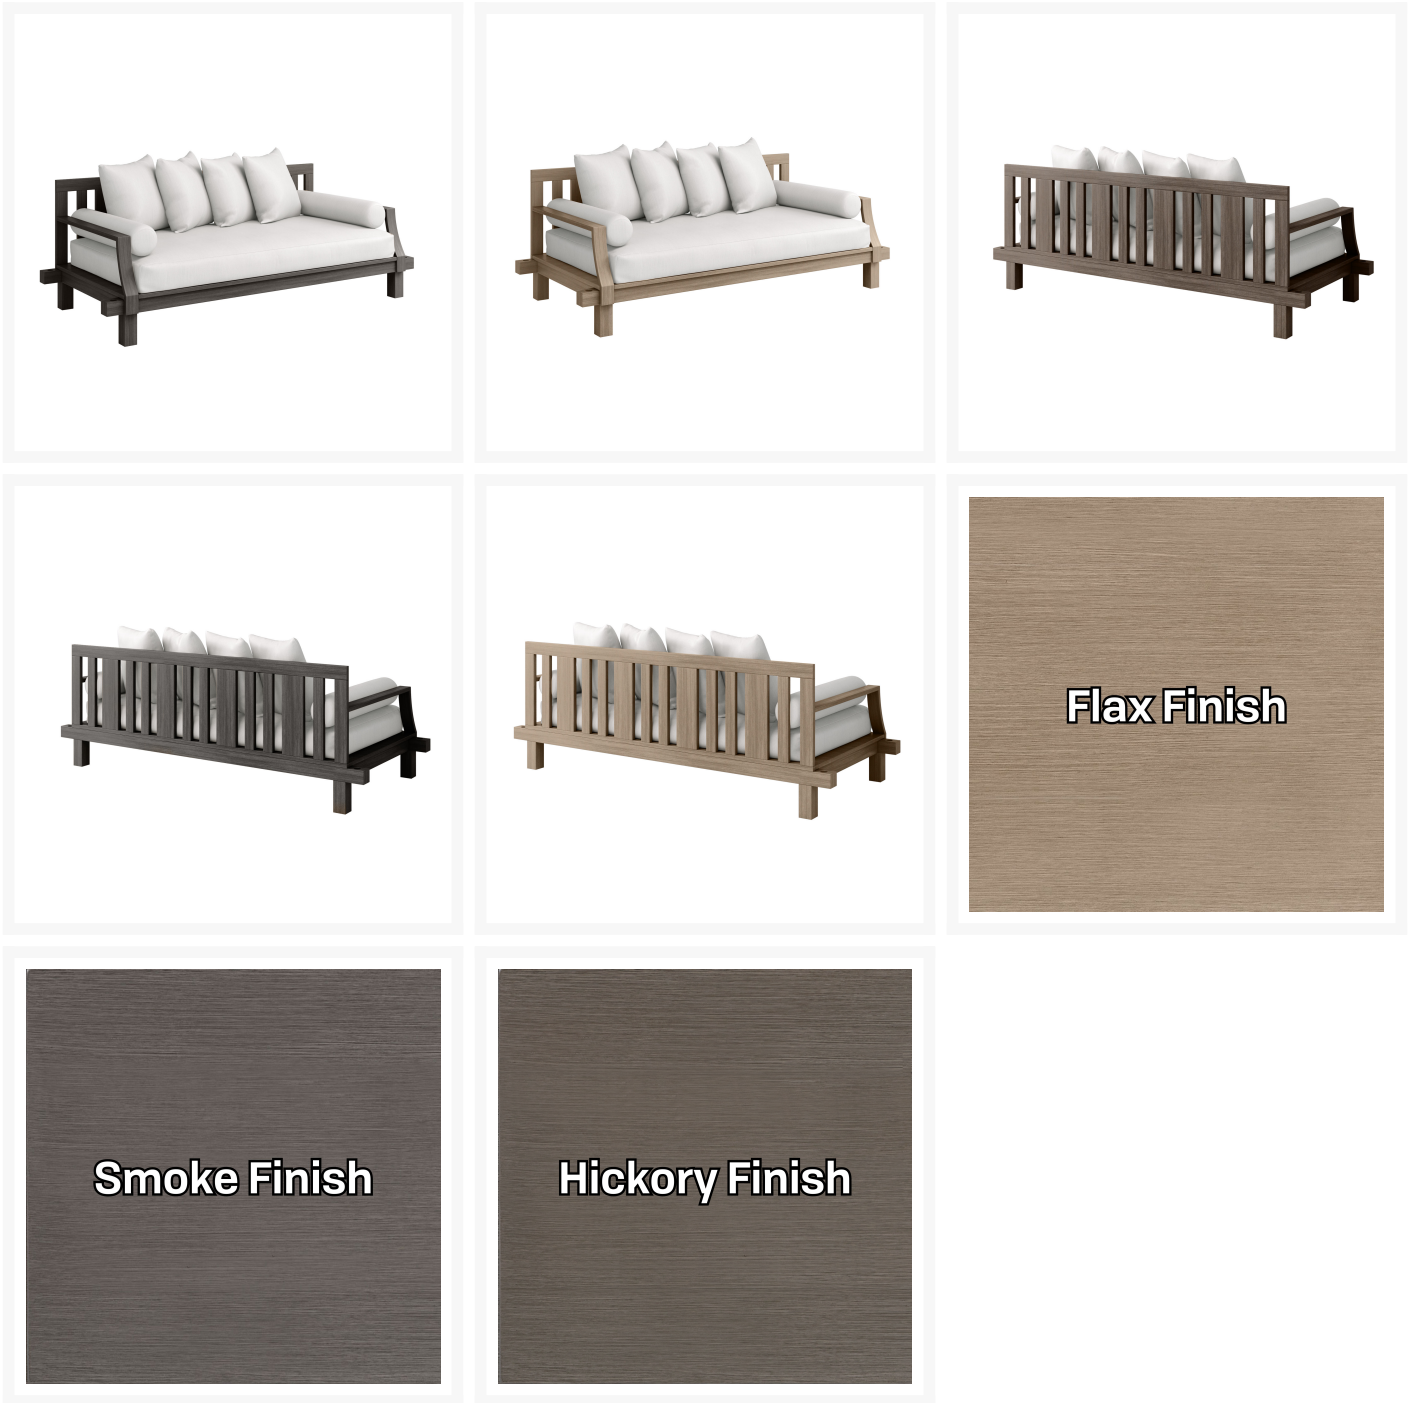

## Product Images

---

## Short Description

Venice Daybed 337333 by Ebel

## Description

The Venice Daybed 337333 by Ebel is the epitome of outdoor luxury, offering a perfect blend of durability, comfort, and environmental responsibility. Its rust-proof aluminum frames, exquisitely powder-coated for a smooth, enduring finish, guarantee years of use, with a recommended regular rinse in areas with high

#### Dimensions

- 89" W x 39.5" D x 32" H
- Seat Height: 18"
- Arm Height: 23"