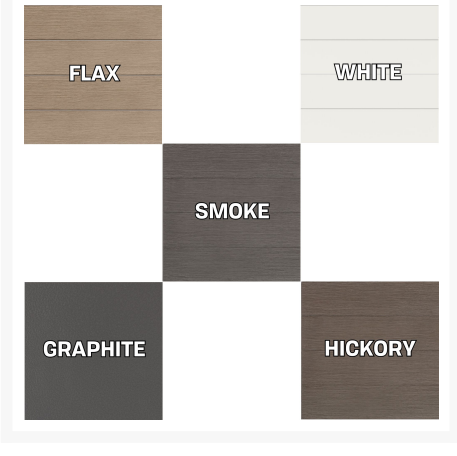

Patio Productions San Diego

2161 Hancock St

San Diego, CA 92110

Phone: 1-888-947-4449

Product Images

Short Description

Bari Coffee Table 70800/70820/70850/70890/70899 by Ebel

Description

The Bari Coffee Table 70800-70820-70850-70890-70899 by Ebel is a standout outdoor furniture piece known for its durability and eco-friendliness. Crafted with a rust-proof aluminum frame, skillfully powder-coated to achieve a rustic finish, this table is built to withstand the test of time. Notably, it exemplifies environmental responsibility as aluminum products are fully recyclable. Additionally, its low-maintenance design makes outdoor living a breeze; a simple rinse with water is all that's needed to keep this coffee table looking its best, with the advice to avoid pressure washers for optimal care. The Bari collection combines sustainability, style, and ease of upkeep, making it an excellent choice for any outdoor setting.

Includes

- One (1) Bari Coffee Table 70800-70820-70850-70890-70899

Dimensions

- 60" W x 32" D x 16" H

Features

- 100% circumference welded aluminum frames are cleaned and powder coated for maximum durability
- Fully welded, commercial quality frames are lightweight, sturdy, and rust proof
- Offered in a beautiful matte or wood grain finish
- Plank style top
- Assembly required