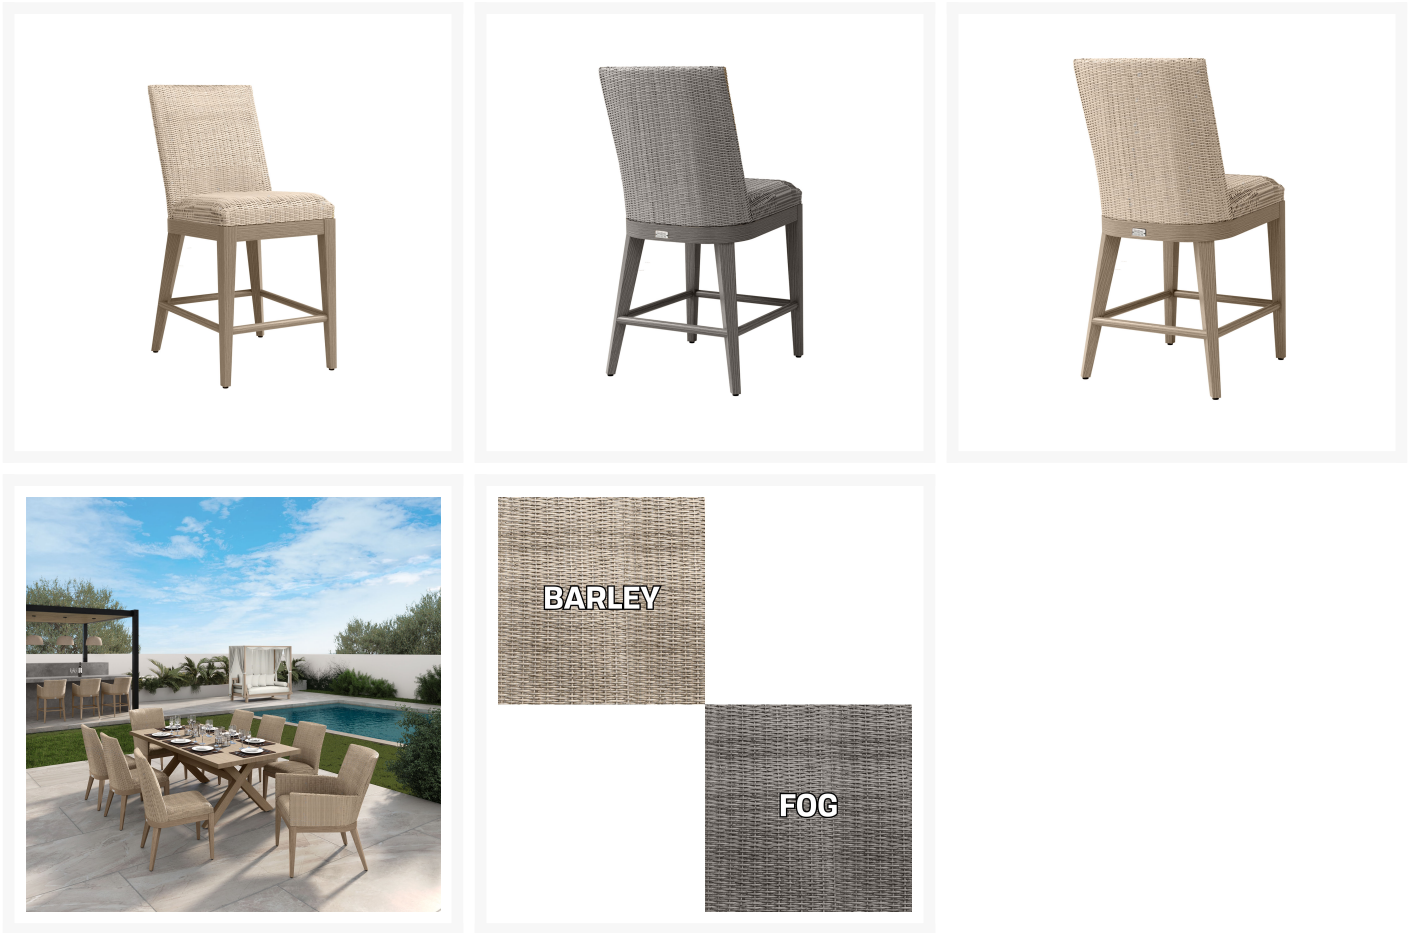

## Product Images

---

## Short Description

---

Siena Counter Height Armless Stool 3523/3525 by Ebel

## Description

---

The Siena Counter Height Armless Stool 3523-3525 by Ebel and eco-conscious outdoor seating option featuring woven-in Reticulated Cushions for comfort and aesthetics. Proudly made with Eco-Weave, which recycles ocean plastic into a durable weave, this chair is both eco-friendly and weather-resistant, offering protection from UV rays and environmental factors. It's the perfect choice for those seeking a harmonious blend of style, functionality, and sustainability in their outdoor furniture.

Includes

- One (1) Siena Counter Height Armless Stool 3523-3525

Dimensions

- 19" W x 24" D x 40.25" H
- Seat Height: 26"

Features

- High-Density Polyethylene (HDPE) wicker is all-weather, recyclable, and resistant to fading or cracking