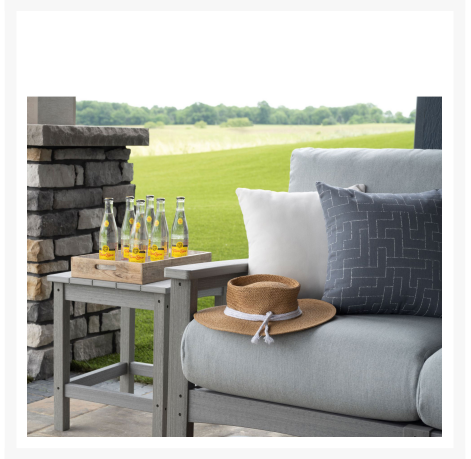

Product Images

Traditional Finishes

Black (BK) Burgundy (BY)

Cedar (CD) Chocolate Brown (CB) Green (GN)

Light Gray (LG) Navy Blue (NB) Smokey Grey (SG)

Weatherwood (WW) White (WH)

Camden End Table

Short Description

Camden Square End Table CET1720 by Berlin Gardens

Description

The Camden Square End Table CET1720 by Berlin Gardens seamlessly blends classic and contemporary design elements to bring an elegant and sophisticated touch to any outdoor setting. Crafted with PolyTuf™ Lumber, this collection offers dense, durable, and virtually maintenance-free furniture that won't crack, fade, or rot over time, ensuring its longevity in various climates, including intense sun, snowy winters, and coastal winds. To enhance comfort and practicality, the collection features cushions made with quick-drying Polyurethane foam and wrapped in moisture-wicking Dacron, making it a perfect choice for both style and relaxation in your outdoor oasis.

Includes

- One (1) Camden End Table CET1720

Dimensions

- 17.5" W X 17.5" D X 20" H (16 lbs.)

Features

- PolyTuf™ Lumber is dense, durable and virtually maintenance free
- Unlike natural wood, poly lumber won't crack, fade or rot over time
- Built to withstand a range of climates, including hot sun, snowy winters, and strong coastal winds
- High Density Polyethylene (HDPE) lumber manufactured using 95% recycled plastic
- UV protectant and color infused into the lumber; no painting or waterproofing needed
- BPA free and Amish made in the USA
- Chrome-plated stainless steel fasteners and aluminum support pieces are corrosion resistant
- Assembly Required