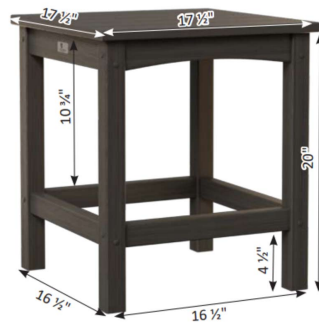

Product Images

Traditional Finishes

Black (BK) Burgundy (BY)

Cedar (CD) Chocolate Brown (CB) Green (GN)

Light Gray (LG) Navy Blue (NB) Smokey Grey (SG)

Weatherwood (WW) White (WH)

Camden End Table

Short Description

Camden Square End Table CET1720 by Berlin Gardens

Description

The Camden Square End Table CET1720 by Berlin Gardens seamlessly blends classic and contemporary design elements to bring an elegant and sophisticated touch to any outdoor setting. Crafted with PolyTuf™ Lumber, this collection offers dense, durable, and virtually maintenance-free furniture that won't crack, fade, or rot over time, ensuring its longevity in various climates, including intense sun, snowy winters, and coastal winds. To enhance comfort and practicality, the collection features cushions made with quick-drying Polyurethane foam and wrapped in moisture-wicking Dacron, making it a perfect choice for both style and relaxation in your outdoor oasis.

Includes

- One (1) Camden End Table CET1720

Dimensions

- 17.5" W X 17.5" D X 20" H (16 lbs.)

Features

- PolyTuf™ Lumber is dense, durable and virtually maintenance free
- Unlike natural wood, poly lumber won't crack, fade or rot over time
- Built to withstand a range of climates, including hot sun, snowy winters, and strong coastal winds
- High Density Polyethylene (HDPE) lumber manufactured using 95% recycled plastic
- UV protectant and color infused into the lumber; no painting or waterproofing needed
- BPA free and Amish made in the USA
- Chrome-plated stainless steel fasteners and aluminum support pieces are corrosion resistant
- Assembly Required