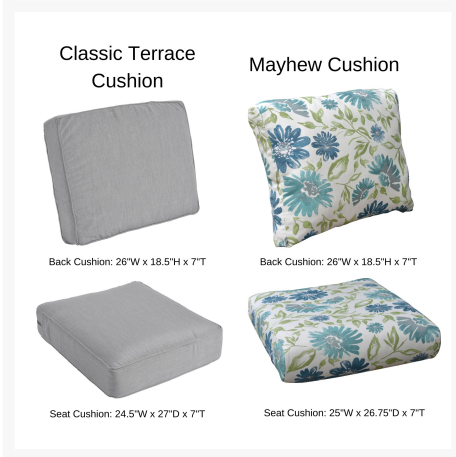

PATIO
PRODUCTIONS

Patio Productions San Diego

2161 Hancock St

San Diego, CA 92110

Phone: 1-888-947-4449

Product Images

Short Description

Camden Swivel Rocker CSR2832 by Berlin Gardens

Description

The Camden Swivel Rocker CSR2832 by Berlin Gardens seamlessly blends classic and contemporary design elements to bring an elegant and sophisticated touch to any outdoor setting. Crafted with PolyTuf™ Lumber, this collection offers dense, durable, and virtually maintenance-free furniture that won't crack, fade, or rot over time, ensuring its longevity in various climates, including intense sun, snowy winters, and coastal winds. To enhance comfort and practicality, the collection features cushions made with quick-drying Polyurethane foam and wrapped in moisture-wicking Dacron, making it a perfect choice for both style and relaxation in your outdoor oasis.

Includes

- One (1) Camden Swivel Rocker CSR2832

Dimensions

- 29.75" W X 33" D X 32.5" H (60 lbs.)
- Arm Height 23.63"

Features

- PolyTuf™ Lumber is dense, durable and virtually maintenance free
- Unlike natural wood, poly lumber won't crack, fade or rot over time
- Built to withstand a range of climates, including hot sun, snowy winters, and strong coastal winds
- High Density Polyethylene (HDPE) lumber manufactured using 95% recycled plastic
- UV protectant and color infused into the lumber; no painting or waterproofing needed
- BPA free and Amish made in the USA
- Cushions are made with quick-drying Polyurethane foam and wrapped in Dacron, which wicks away moisture
- Cushions are made with Sunbrella fabric, which has a 5 year fade warranty and is easy to clean
- Chrome-plated stainless steel fasteners and aluminum support pieces are corrosion resistant
- Assembly Required