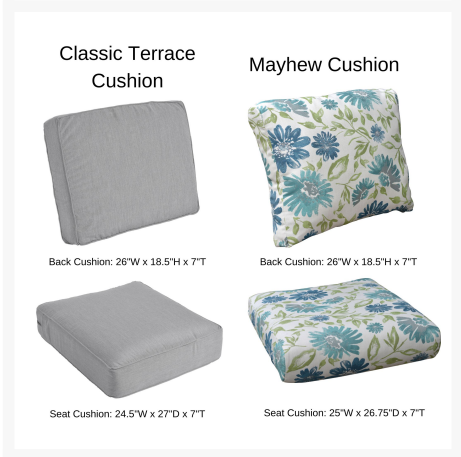

Product Images

Short Description

Camden Loveseat CL5332 by Berlin Gardens

Description

The Camden Loveseat CL5332 by Berlin Gardens seamlessly blends classic and contemporary design elements to bring an elegant and sophisticated touch to any outdoor setting. Crafted with PolyTuf™ Lumber, this collection offers dense, durable, and virtually maintenance-free furniture that won't crack, fade, or rot over time, ensuring its longevity in various climates, including intense sun, snowy winters, and coastal winds. To enhance comfort and practicality, the collection features cushions made with quick-drying Polyurethane foam and wrapped in moisture-wicking Dacron, making it a perfect choice for both style and relaxation in your outdoor oasis.

Includes

- One (1) Camden Loveseat CL5332

Dimensions

- 55.25" W X 33" D X 32.5" H (88 lbs.)
- Arm Height 23.375"

Features

- PolyTuf™ Lumber is dense, durable and virtually maintenance free
- Unlike natural wood, poly lumber won't crack, fade or rot over time
- Built to withstand a range of climates, including hot sun, snowy winters, and strong coastal winds
- High Density Polyethylene (HDPE) lumber manufactured using 95% recycled plastic
- UV protectant and color infused into the lumber; no painting or waterproofing needed
- BPA free and Amish made in the USA
- Cushions are made with quick-drying Polyurethane foam and wrapped in Dacron, which wicks away moisture
- Cushions are made with Sunbrella fabric, which has a 5 year fade warranty and is easy to clean
- Chrome-plated stainless steel fasteners and aluminum support pieces are corrosion resistant
- Assembly Required